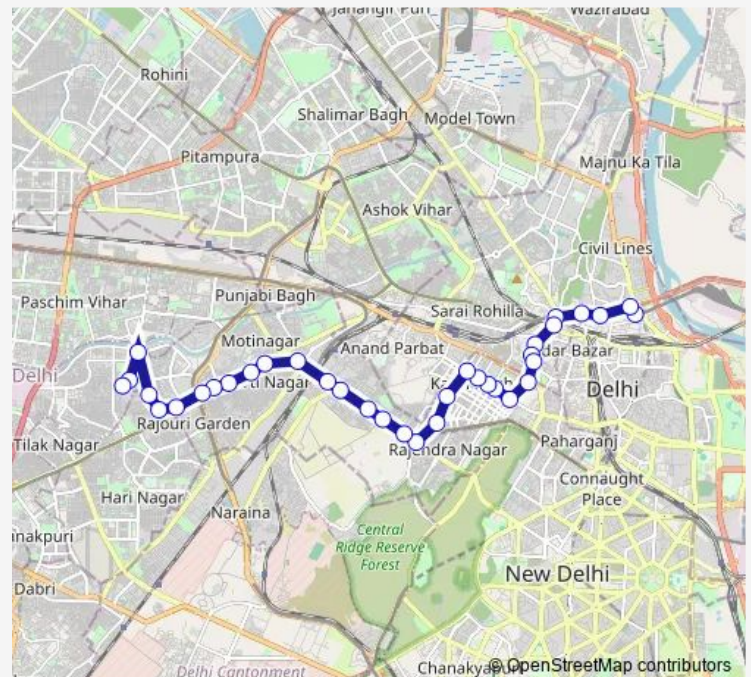

East Patel Nagar

South Patel Nagar (Metro Station)

West Patel Nagar

Route schedule

Isbt Kashmere Gate Terminal — Raghbir Nagar F Block

Monday 07:40-20:50

Tuesday 07:40-20:50

Wednesday 07:40-20:50

Thursday 07:40-20:50

Friday 07:40-20:50

Saturday 07:40-20:50

Sunday 07:40-20:50

Route info

Direction: Isbt Kashmere Gate Terminal

Stops: 35

Trip Duration: 1 hour 5 min