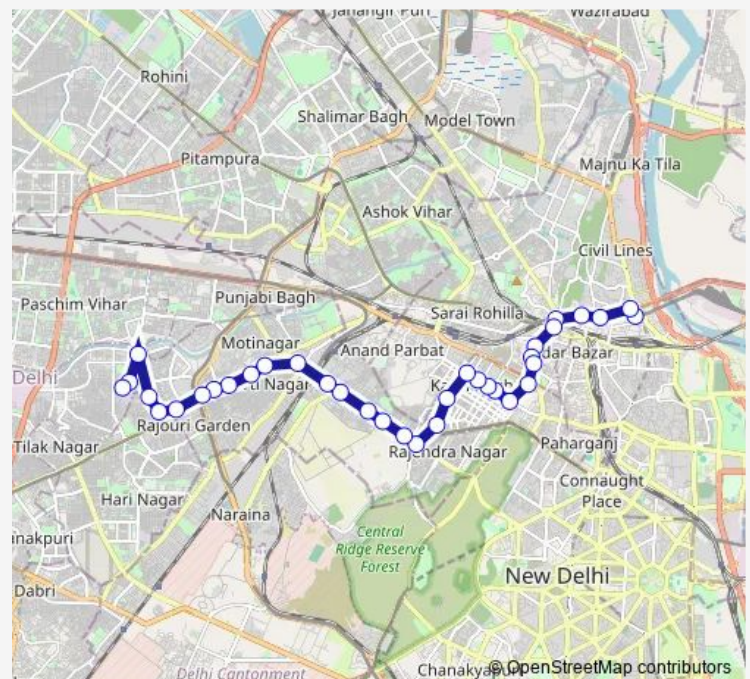

### Route schedule

Isbt Kashmere Gate Terminal — Raghbir Nagar F Block

Monday 07:40-20:50

Tuesday 07:40-20:50

Wednesday 07:40-20:50

Thursday 07:40-20:50

Friday 07:40-20:50

Saturday 07:40-20:50

### Route info

Direction: Isbt Kashmere Gate Terminal

Stops: 35

Trip Duration: 1 hour 5 min

■ 842up

BusMaps

Shadipur DTC Colony Metro Station

Shadipur Depot