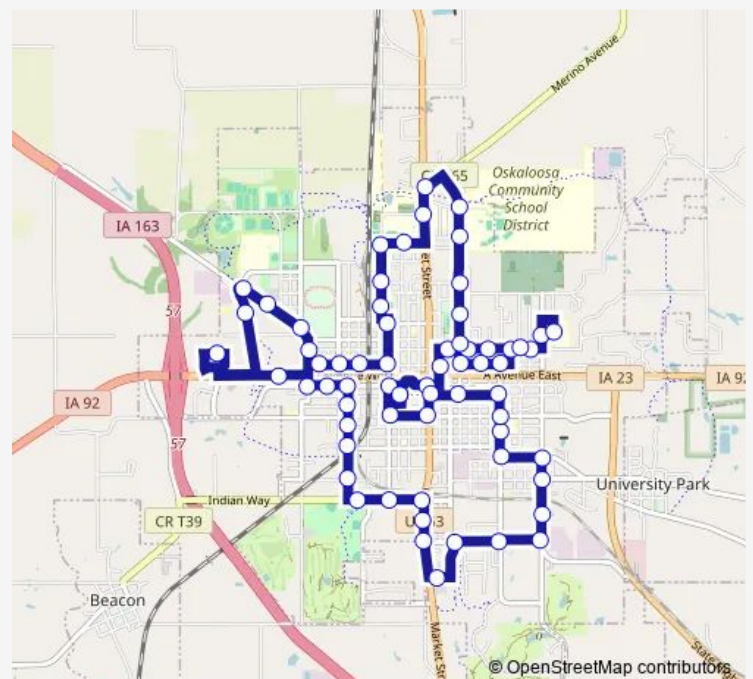

OHS/OMS/George Daily

3rd St & Sheriff Ave

Glendale Rd & Market St

Route schedule

Hy-Vee/Penn Central Mall — Hy-Vee/Penn Central Mall

Monday 09:00-16:30

Tuesday —

Wednesday 09:00-16:30

Thursday —

Friday 09:00-16:30

Saturday —

Sunday —

Route info

Direction: Hy-Vee/Penn Central Mall

Stops: 66

Trip Duration: 1 hour 0 min

■ Oskaloosa Rides

Market St & R Ave

William Penn University

E St & Trueblood Ave

E St & K Ave

Oskaloosa Christian Schools

D St & F Ave

Inglenook/Norwich Apartments