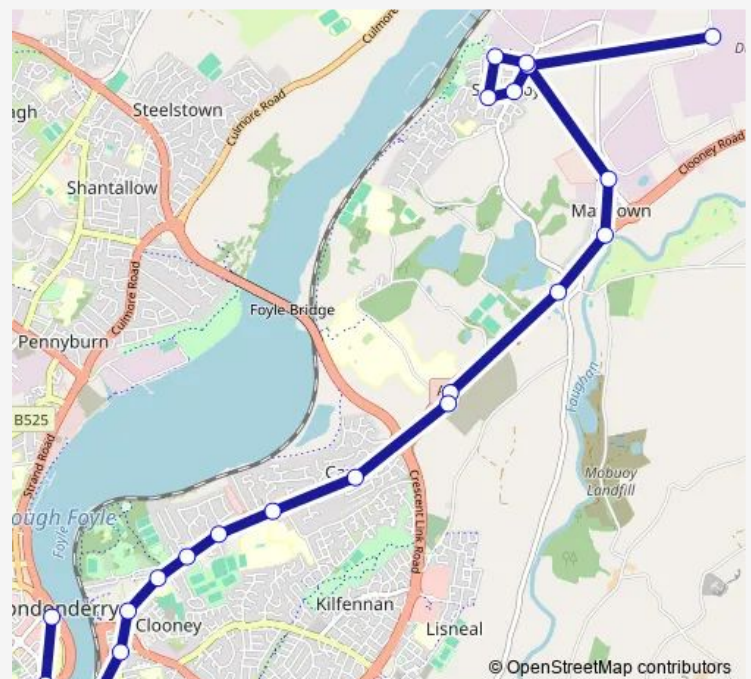

Bus 145b Eglinton - Foyle Street Buscentre

[Go to website](#)

Direction

Du Pont Londonderry — Peace Park

21 stops

[Open route schedule](#)

- Du Pont Londonderry
- Moymore Place
- Strathfoyle Village Centre
- Clonmeen Drive
- Moyglass Place
- Moymore Place
- Maydown Road
- Enagh Crescent
- Enagh Lough
- Gransha Gate
- Rosses Gate
- Caw Hill Park
- Foyle College Gate
- Cricket Club
- Clooney West
- Oakgrove Primary School
- May Street
- Clooney Terrace
- Duke Street
- John Street
- Peace Park

Route schedule

Du Pont Londonderry — Peace Park

Monday	17:00
Tuesday	17:00
Wednesday	17:00
Thursday	17:00
Friday	17:00
Saturday	—
Sunday	—

Route info

Direction: Du Pont Londonderry

Stops: 21

Trip Duration: 0 hour 40 min

145b — Eglinton - Foyle Street Buscentre

Direction

Peace Park — Main Street

30 stops

[Open route schedule](#)

Peace Park

John Street

Waterside House

Monday 07:20

Tuesday 07:20

Wednesday 07:20

Thursday 07:20

Friday 07:20

Saturday —

Sunday —

Route info