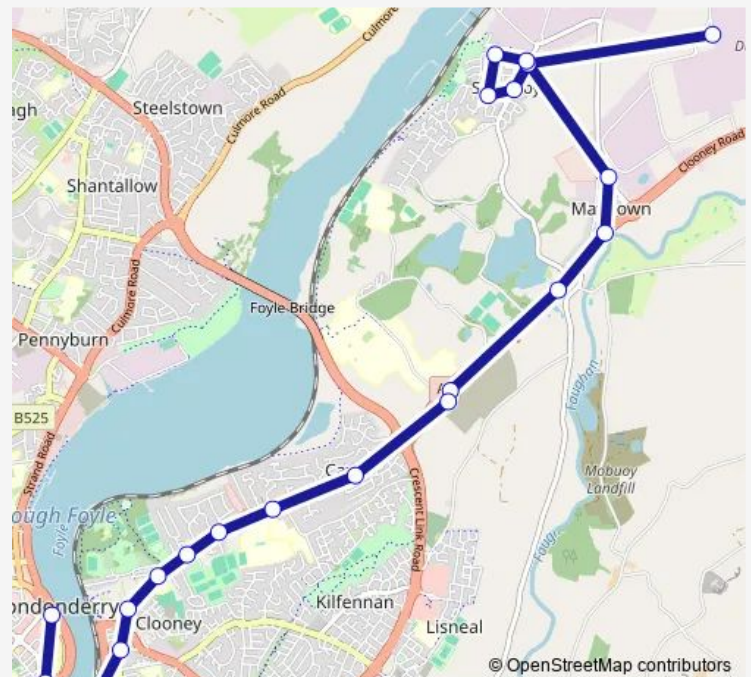

Thursday 17:00

Friday 17:00

Saturday —

Sunday —

Route info

Direction: Du Pont Londonderry

Stops: 21

Trip Duration: 0 hour 40 min

145b — Eglinton - Foyle Street Buscentre

Direction

Peace Park — Main Street

30 stops

[Open route schedule](#)

Peace Park

John Street

Waterside House

Monday 07:20

Tuesday 07:20

Wednesday 07:20

Thursday 07:20

Friday 07:20

Saturday —

Sunday —

Route info

Direction: Peace Park

Stops: 30

Trip Duration: 0 hour 40 min

Longfield Clooney Road

Ballygudden Road

St Canices Park

Eglinton Health Centre

Main Street