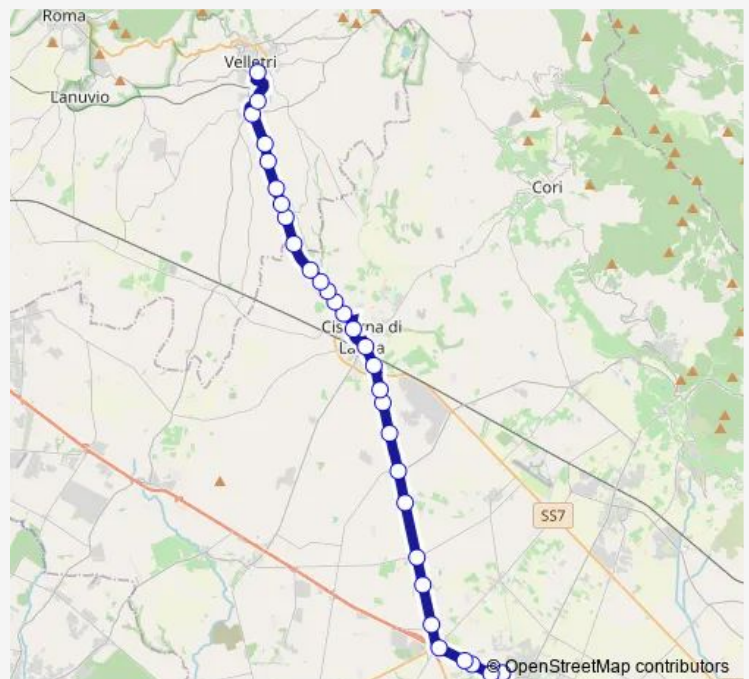

Cisterna | Via Appia Via Melograno # f2808

Cisterna | Via Appia (La Castella) # f2809

Route schedule

Latina | Terminal Bus # f3092 — Velletri | Stazione FS # f2818

Monday 06:50-20:50

Tuesday 06:50-20:50

Wednesday 06:50-20:50

Thursday 06:50-20:50

Friday 06:50-20:50

Saturday 08:05-20:45

Sunday —

Route info

Direction: Latina | Terminal Bus # f3092

Stops: 30

Trip Duration: 0 hour 44 min

Latina - Velletri # Sg946d

Velletri | Via Appia Via Kennedy # f2810

Velletri | Via Appia Via Pratolungo # f2811

Velletri | Via Appia Via Incudine # f2812

Velletri | Via Appia Via Colle Formica # f2813

Velletri | Via Appia Via Ulica # f2814

Velletri | Via Appia Via Colle Perino # f2815

Velletri | Via Appia Via Caranella # f2816

Velletri | Circonvallazione Appia # f2817

Velletri | Stazione FS # f2818

Bus time schedules and route maps are available in an offline PDF at busmaps.com. Use the busmaps.com website to see live bus times, train schedule or subway schedule, and step-by-step directions for all public transit in Cisterna di Latina