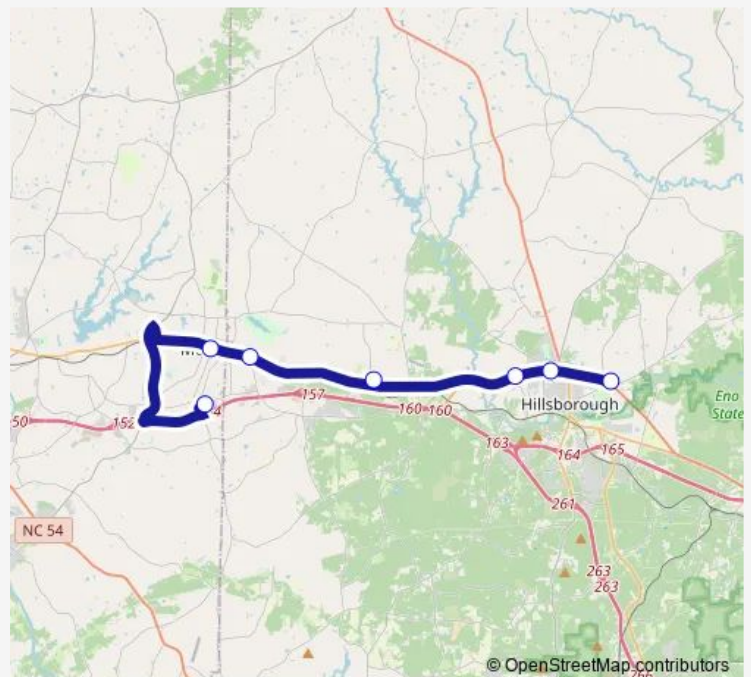

Monday 10:00-15:00

Tuesday 10:00-15:00

Wednesday 10:00-15:00

Thursday 10:00-15:00

Friday 10:00-15:00

Saturday —

Sunday —

Route info

Direction: US 70/Food Lion

Stops: 7

Trip Duration: 1 hour 1 min

OA — Orange Alamance Connector

Direction

Mebane Cone Health Park & Ride — US 70/Food Lion

5 stops

[Open route schedule](#)

Mebane Cone Health Park & Ride

Durham Tech OCC Park-and-Ride (Sb)

Orange County Social Services

Churton St at Margaret Ln (Orange County Courthouse)

US 70/Food Lion

Route schedule

Mebane Cone Health Park & Ride — US 70/Food Lion

Monday	11:32-16:32
Tuesday	11:32-16:32
Wednesday	11:32-16:32
Thursday	11:32-16:32
Friday	11:32-16:32
Saturday	—
Sunday	—

Route info

Direction: Mebane Cone Health Park & Ride

Stops: 5

Trip Duration: 1 hour 8 min