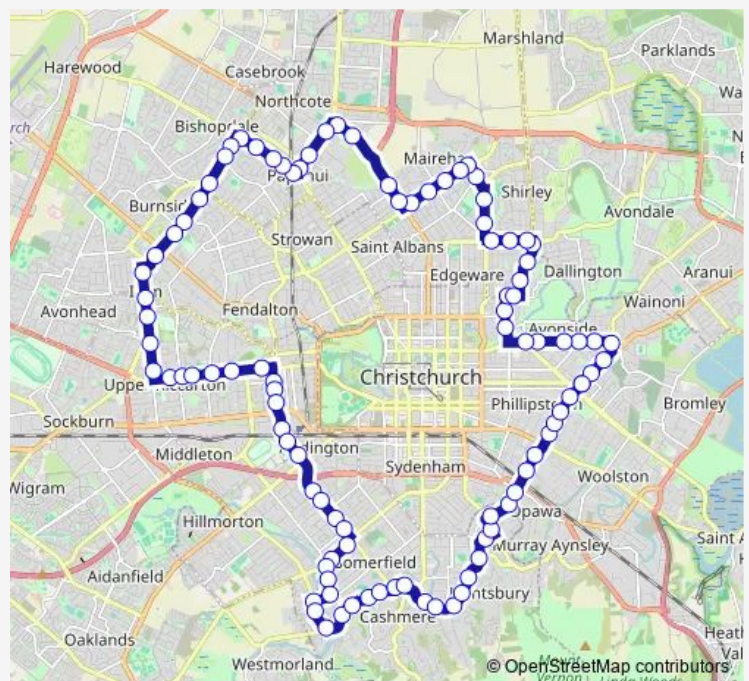

Hills Rd near Acheson Ave

Route schedule

Eastgate Mall (Buckleys Rd) — Eastgate Mall (Buckleys Rd)

Monday 05:40-23:30

Tuesday 05:40-23:30

Wednesday 05:40-23:30

Thursday 05:40-23:30

Friday 05:40-23:30

Saturday 06:00-23:30

Sunday 07:00-22:30

Route info

Direction: Eastgate Mall (Buckleys Rd)

Stops: 99

Trip Duration: 1 hour 30 min

Oa — Orbiter

Hills Rd near Westminster St

Innes Rd near Hills Rd

Innes Rd near Manuka St

Innes Rd near Mahars Rd

Innes Rd near Nancy Ave

Innes Road near Severn Street

Cranford St near Innes Rd

Cranford St near Mcfaddens Rd

Cranford St near Fraser St

Cranford St near Main North Rd

Main North Rd near Vagues Rd

Northlands Platform D

Main Nth Rd near Loftus St

Harewood Rd near Restell St

Harewood Rd near Matsons Ave

Harewood Rd near Marble Wood Dr

Harewood Rd near Wilmot St