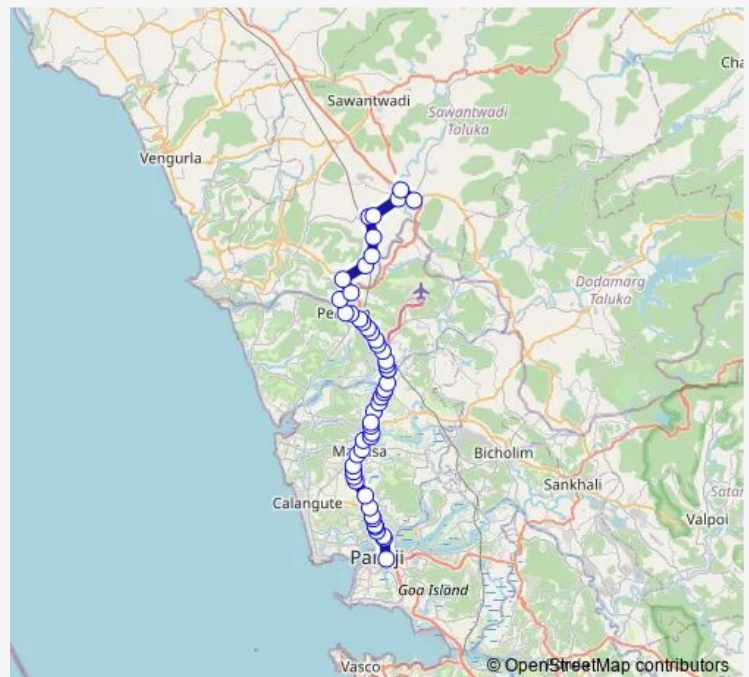

Thursday 12:30-17:15

Friday 12:30-17:15

Saturday 12:30-17:15

Sunday 12:30-17:15

Route info

Direction: Panaji KTC Bus Stand

Stops: 51

Trip Duration: 2 hour 15 min

Thursday 07:00-15:05

Friday 07:00-15:05

Saturday 07:00-15:05

Sunday 07:00-15:05

Route info

Direction: Banda

Stops: 51

Trip Duration: 1 hour 45 min