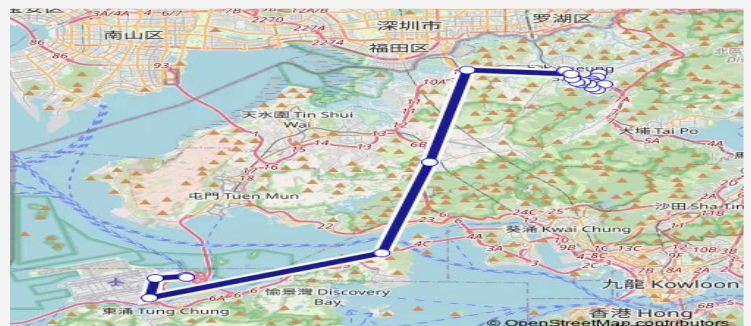

[Ctb] TAI LAM Tunnel Toll Plaza[[Kmb] TAI LAM Tunnel Bbi[[Lwb] TAI LAM Tunnel Bbi

[Kmb] SAN TIN Public Transport Interchange[[Lwb] SAN TIN Public Transport Interchange

[Ctb] Sheung Shui Station, SAN WAN Road[[Kmb+Ctb] Sheung Shui BBI - Sheung Shui Station/<Br>Sheung Shui Station, SAN WAN Road[[Kmb] Sheung Shui BBI - Sheung Shui Station[[Lwb] Sheung Shui Station

[Kmb+Ctb] Sheung Shui BBI - Sheung Shui Terminus/<Br>Sheung Shui[[Kmb] Sheung Shui BBI - Sheung Shui Terminus[[Lwb] Sheung Shui BBI - Sheung Shui Terminus

**Route schedule**

[Ctb] Hong Kong-Zhuhai-Macao Bridge Hong Kong Port[[Db] Domestic NON-Franchised BUS Pick-UP Area OF Hong Kong-Zhuhai-Macao Bridge (Hong Kong Port) Public Transport Interchange (Pick UP Only)][Lwb] Hzmb Hong Kong Port[[Nlb] Hzmb Hong Kong Port[[Pi] Domestic NON-Franchised BUS Pick-UP Area OF Hong Kong-Zhuhai-Macao Bridge (Hong Kong Port) Public Transport Interchange — [Kmb] Luen WO HUI BUS Terminus[[Lwb] Luen WO HUI BUS Terminus

Monday	00:15-01:10
Tuesday	00:15-01:10
Wednesday	00:15-01:10
Thursday	00:15-01:10
Friday	00:15-01:10
Saturday	00:15-01:10
Sunday	00:15-01:10

**Route info**

Direction: [Ctb] Hong Kong-Zhuhai-Macao Bridge Hong Kong Port[[Db] Domestic NON-Franchised BUS Pick-UP Area OF Hong Kong-Zhuhai-Macao Bridge (Hong Kong Port) Public Transport Interchange (Pick UP Only)][Lwb] Hzmb Hong Kong Port[[Nlb] Hzmb Hong Kong Port[[Pi] Domestic NON-Franchised BUS Pick-UP Area OF Hong Kong-Zhuhai-Macao Bridge (Hong Kong Port) Public Transport Interchange

Stops: 22

Trip Duration: 1 hour 33 min

NA43 — Fanling (Luen WO HUI) - Hzmb Hong Kong Port BusMaps

[Ctb] SO Kwun PO Village, SAN WAN Road|[Kmb] SO Kwun PO Village|[Lwb] SO Kwun PO Village

[Kmb+Ctb] Cheerful Park/<Br>Cheerful Park, PAK WO Road|[Kmb] Cheerful Park|[Lwb] Cheerful Park