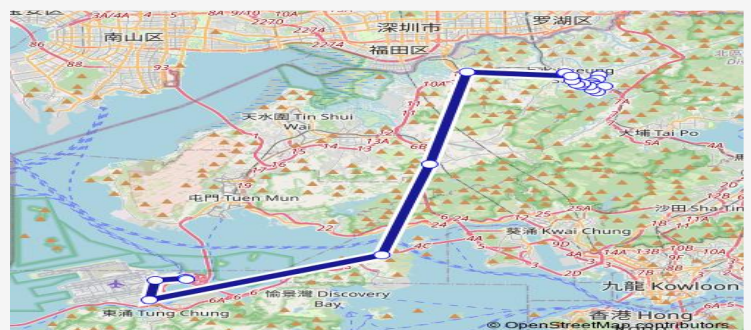

[Ctb] TAI LAM Tunnel Toll Plaza[Kmb] TAI LAM Tunnel Bbi[Lwb] TAI LAM Tunnel Bbi

[Kmb] SAN TIN Public Transport Interchange[Lwb] SAN TIN Public Transport Interchange

[Ctb] Sheung Shui Station - Exit D1, SAN WAN Road[Kmb] Sheung Shui BBI - Sheung Shui Station[Lwb] Sheung Shui Station

[Kmb+Ctb] Sheung Shui BBI - Sheung Shui Terminus/
Sheung Shui[Kmb] Sheung Shui BBI - Sheung Shui Terminus[Lwb] Sheung Shui BBI - Sheung Shui Terminus

Route schedule

[Ctb] Hong Kong-Zhuhai-Macao Bridge Hong Kong Port[[Db] Domestic NON-Franchised BUS Pick-UP Area OF Hong Kong-Zhuhai-Macao Bridge (Hong Kong Port) Public Transport Interchange (Pick UP Only)][Lwb] Hzmb Hong Kong Port[[Nlb] Hzmb Hong Kong Port[[Pi] Domestic NON-Franchised BUS Pick-UP Area OF Hong Kong-Zhuhai-Macao Bridge (Hong Kong Port) Public Transport Interchange — [Kmb] Luen WO HUI BUS Terminus][Lwb] Luen WO HUI BUS Terminus

Monday	00:15-01:10
Tuesday	00:15-01:10
Wednesday	00:15-01:10
Thursday	00:15-01:10
Friday	00:15-01:10
Saturday	00:15-01:10
Sunday	00:15-01:10

Route info

Direction: [Ctb] Hong Kong-Zhuhai-Macao Bridge Hong Kong Port[[Db] Domestic NON-Franchised BUS Pick-UP Area OF Hong Kong-Zhuhai-Macao Bridge (Hong Kong Port) Public Transport Interchange (Pick UP Only)][Lwb] Hzmb Hong Kong Port[[Nlb] Hzmb Hong Kong Port[[Pi] Domestic NON-Franchised BUS Pick-UP Area OF Hong Kong-Zhuhai-Macao Bridge (Hong Kong Port) Public Transport Interchange

Stops: 22

Trip Duration: 1 hour 39 min

[Ctb] SO Kwun PO Village, SAN WAN Road|[Kmb] SO Kwun PO Village|[Lwb] SO Kwun PO Village

[Kmb+Ctb] Cheerful Park/
Cheerful Park, PAK WO Road|[Kmb] Cheerful Park|[Lwb] Cheerful Park