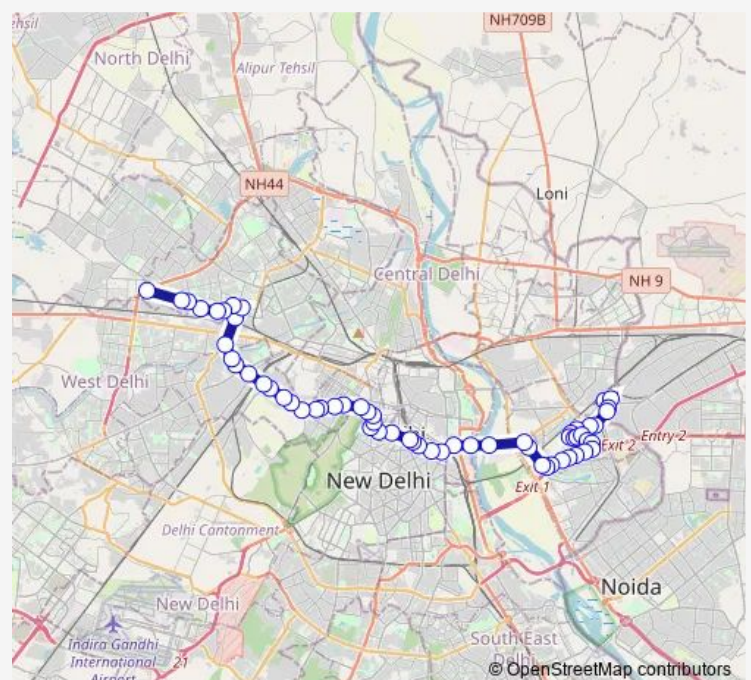

Dharma Apartment

Mother Dairy

Ganesh Nagar

Route schedule

Anand Vihar Isbt Terminal — West Enclave / Sansad Vihar (T)

Monday 05:29-18:29

Tuesday 05:29-18:29

Wednesday 05:29-18:29

Thursday 05:29-18:29

Friday 05:29-18:29

Saturday 05:29-18:29

Sunday 05:29-18:29

Route info

Direction: Anand Vihar Isbt Terminal

Stops: 62

Trip Duration: 2 hour 2 min

85extup

BusMaps

Shakar Pur School Block

Laxmi Nagar / Shakarpur Crossing

Rainy Well

Delhi Secretariat

Ito

Tilak Bridge