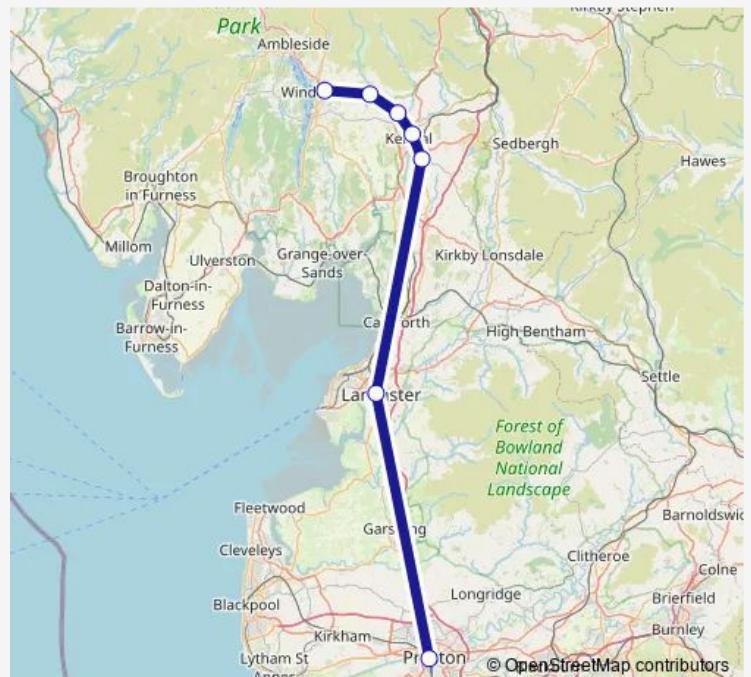

Rail Nt:Pre->Wdm NT train service from PRE to Wdm

[Go to website](#)

Direction

Preston — Windermere

7 stops

[Open route schedule](#)

Preston

Lancaster

Oxenholme Lake District

Kendal

Burneside (Cumbria)

Staveley

Windermere

Route schedule

Preston — Windermere

Monday —

Tuesday —

Wednesday —

Thursday —

Friday —

Saturday —

Sunday 10:30-18:34

Route info

Direction: Preston

Stops: 7

Trip Duration: 1 hour 9 min

■ Nt:Pre->Wdm — NT train service from PRE to Wdm

Nt:Pre->Wdm Rail time schedules and route maps are available in an offline PDF at busmaps.com. Use the busmaps.com website to see live bus times, train schedule or subway schedule, and step-by-step directions for all public transit in Kendal