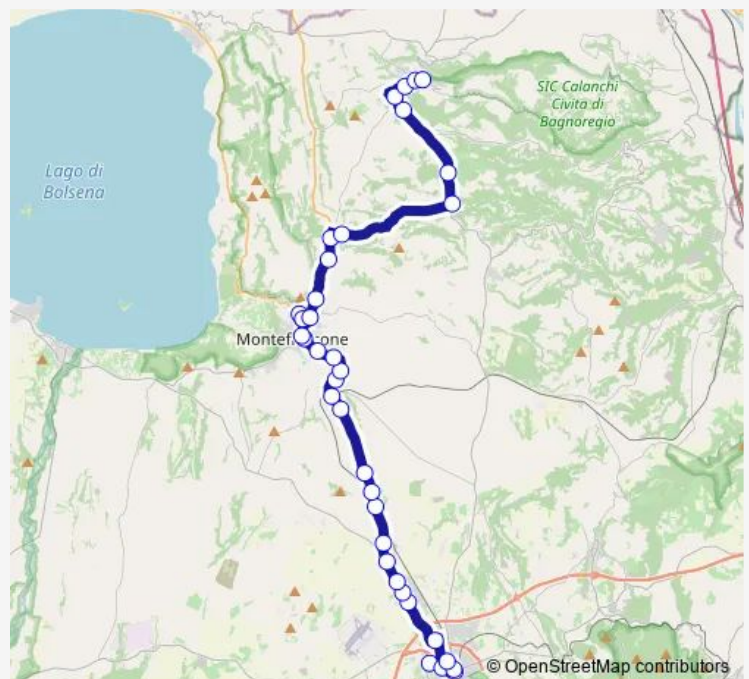

MONTEFIASCONE | Cimitero # f701

Montefiascone | Via Cassia Via Contadini # f597

Route schedule

VITERBO | Riello # f641 — Bagnoregio | Ist. Superiore F.lli Agosti # f1169

Monday	09:00
Tuesday	—
Wednesday	—
Thursday	09:00
Friday	09:00
Saturday	09:00
Sunday	—

Route info

Direction: VITERBO | Riello # f641

Stops: 37

Trip Duration: 0 hour 55 min

Viterbo - Bagnoregio # Ba710d

Montefiascone | Via Orvietana Via Cassia # f599

Montefiascone | Via Santa Maria Grazie # f600