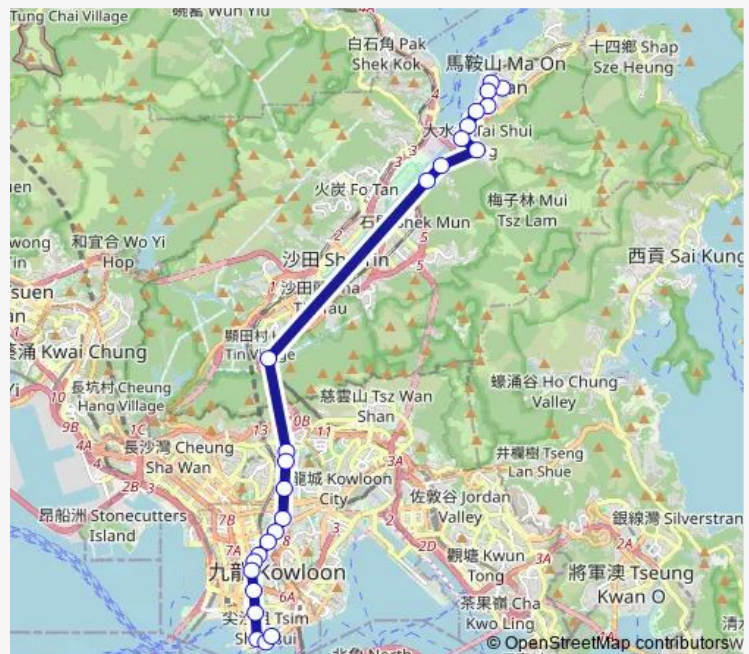

### Route info

Direction: [Kmb+Ctb] YIU ON BUS Terminus/<Br>Yiu ON Estate[[Kmb] YIU ON BUS Terminus][Lwb] YIU ON Estate

Stops: 25

Trip Duration: 1 hour 3 min

[Kmb+Ctb] Lion Rock Tunnel/<Br>Lion Rock Tunnel  
BUS-BUS Interchange[[Kmb] Lion Rock Tunnel