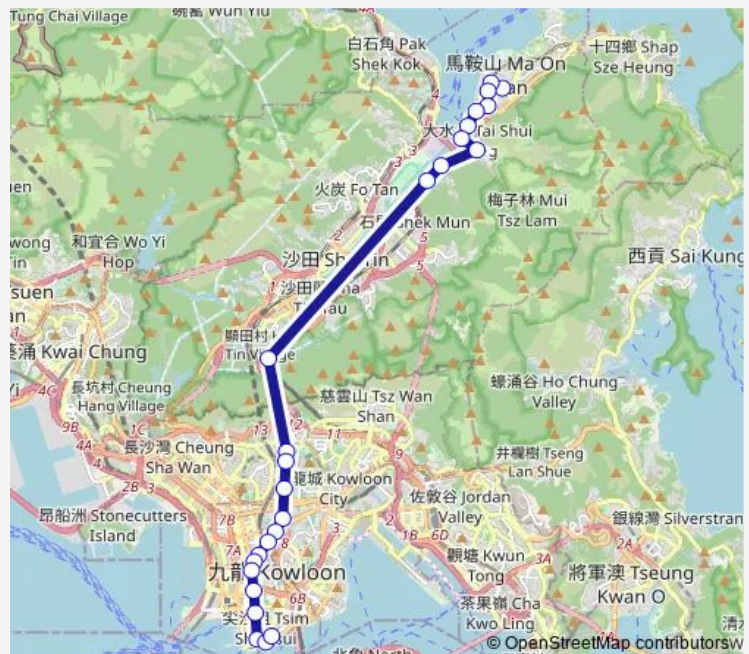

### Route info

Direction: [Kmb+Ctb] YIU ON BUS Terminus/<Br>Yiu ON Estate|[Kmb] YIU ON BUS Terminus|[Lwb] YIU ON Estate

Stops: 25

Trip Duration: 1 hour 6 min

[Kmb+Ctb] Lion Rock Tunnel/<Br>Lion Rock Tunnel Toll Plaza[[Kmb] Lion Rock Tunnel