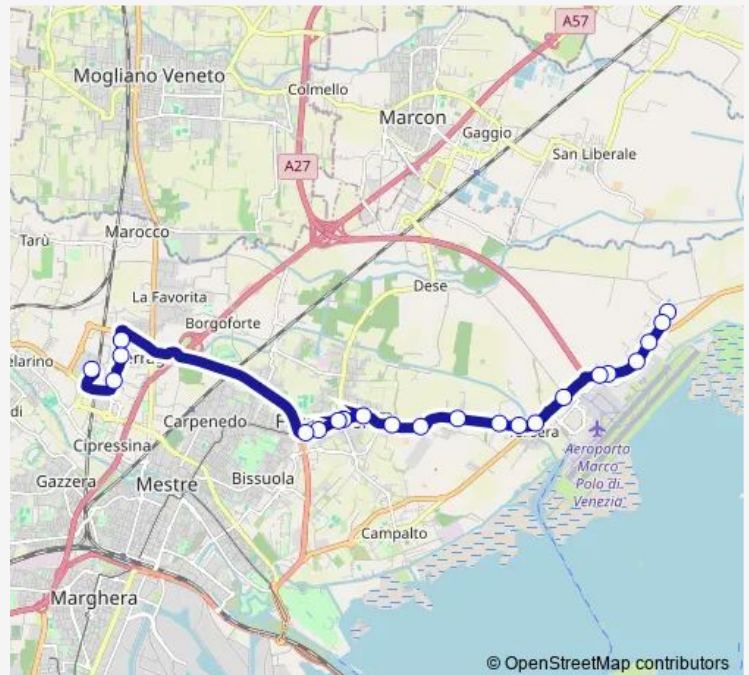

Bus 45H Ospedale dell'Angelo - Paliaga Ca' Noghera

[Go to website](#)

Direction

Paliaga Ca' Noghera — Ospedale dell'Angelo

22 stops

[Open route schedule](#)

- Paliaga Ca' Noghera
- Ca' Noghera Casino'
- Triestina Paliaghetta
- Triestina Aeronavali
- Triestina Laguna
- Triestina Zuliani
- Triestina Zorzi
- Triestina Tessera
- Tessera Scuole
- Triestina Forte Rossarol
- Triestina Torre
- Triestina Piovega
- Triestina Lazzaretto
- Triestina Prabello
- Triestina Altinia
- San Dona' Pastrello
- San Dona' Marmolada
- San Dona' Cervino
- Peron Baseggio
- Peron Saragat
- Tosatto Paccagnella

Route schedule

Paliaga Ca' Noghera — Ospedale dell'Angelo

Monday	06:35-19:35
Tuesday	06:35-19:35
Wednesday	06:35-19:35
Thursday	06:35-19:35
Friday	06:35-19:35
Saturday	06:35-19:35
Sunday	07:00-19:00

Route info

Direction: Paliaga Ca' Noghera

Stops: 22

Trip Duration: 0 hour 22 min

45H — Ospedale dell'Angelo - Paliaga Ca' Noghera

Direction

Ospedale dell'Angelo — Paliaga Ca' Noghera

22 stops

[Open route schedule](#)

Direction: Ospedale dell'Angelo

Stops: 22

Trip Duration: 0 hour 22 min

45H Bus time schedules and route maps are available in an offline PDF at busmaps.com. Use the busmaps.com website to see live bus times, train schedule or subway schedule, and step-by-step directions for all public transit in Venice