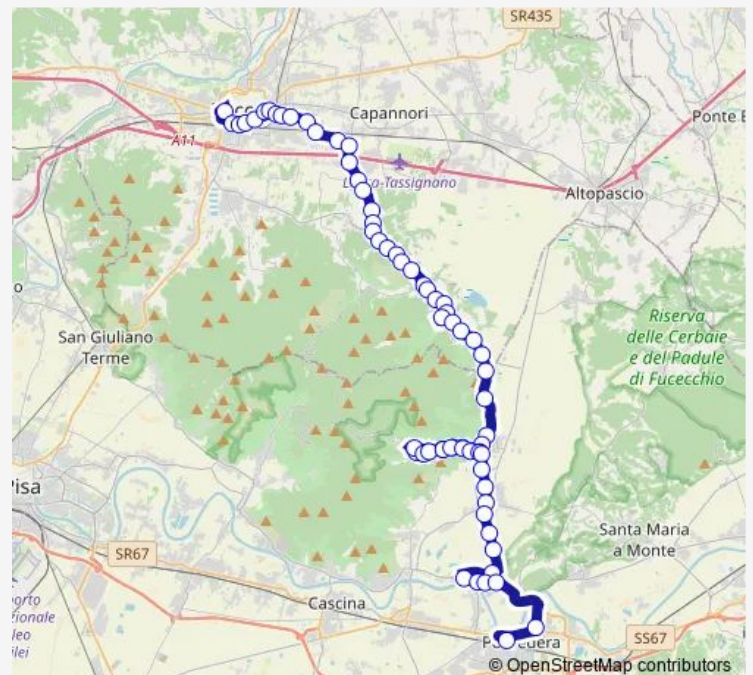

Direction

Pontedera Capolinea — Verdi 2

53 stops

[Open route schedule](#)

Pontedera Capolinea

Pontedera Stadio - A

Via F.Lli Rosselli

Calcinaia

Via Matteotti

Via Matteotti Ang.Statale

Ss.439 Madonna

Via Tiglio La Torretta

Via Tiglio Carrozeria

Bientina 1

Via Polidori Civ.98

Via Tiglio S.Giuseppe

Cascine Di Buti 2

Via Tiglio Ang.Pascoli

Via Tiglio Ciona

Via Tiglio Rotone

Via Tiglio Trattoria

Caccialupi 2

Via Tiglio Distrib.

Castelvecchio Compito 2

Via Tiglio Farmacia

Route schedule

Pontedera Capolinea — Verdi 2

Monday 06:35-20:15

Tuesday 06:35-20:15

Wednesday 06:35-20:15

Thursday 06:35-20:15

Friday 06:35-20:15

Saturday 06:35-20:15

Sunday —

Route info

Direction: Pontedera Capolinea

Stops: 53

Trip Duration: 1 hour 10 min

E7 — Lucca-Colle Di Compito-Buti-Bientina-Pontedera