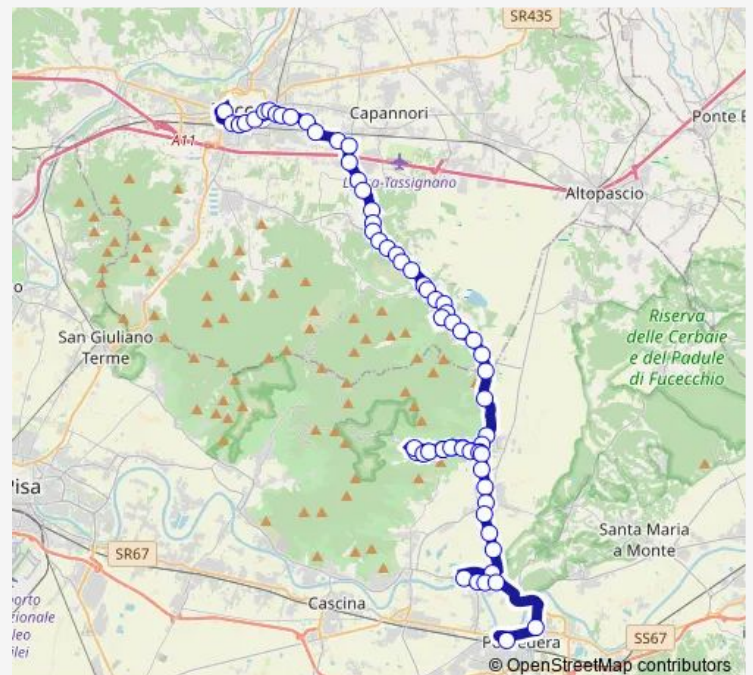

### Route schedule

Pontedera Capolinea — Verdi 1

Monday	11:10
Tuesday	11:10
Wednesday	11:10
Thursday	11:10
Friday	11:10
Saturday	11:10
Sunday	—

### Route info

Direction: Pontedera Capolinea

Stops: 52

Trip Duration: 1 hour 5 min

E7 — Lucca-Colle Di Compito-Buti-Bientina-Pontedera

BusMaps

Colle Compito 2

Via Tiglio Croce