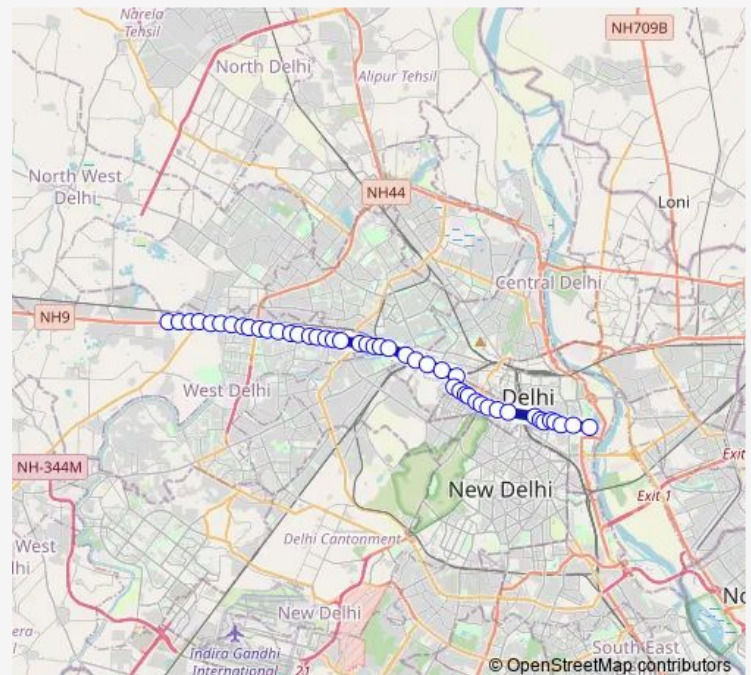

Thursday 05:40-21:35

Friday 05:40-21:35

Saturday 05:40-21:35

Sunday 05:40-21:35

Route info

Direction: Qamruddin Nagar Terminal

Stops: 46

Trip Duration: 1 hour 22 min

918down

BusMaps

Jai Dev Park

Ram Pura

Ashok Park

Zakhira Flyover

Daya Basti Flyover

Anand Parbat Industrial Area