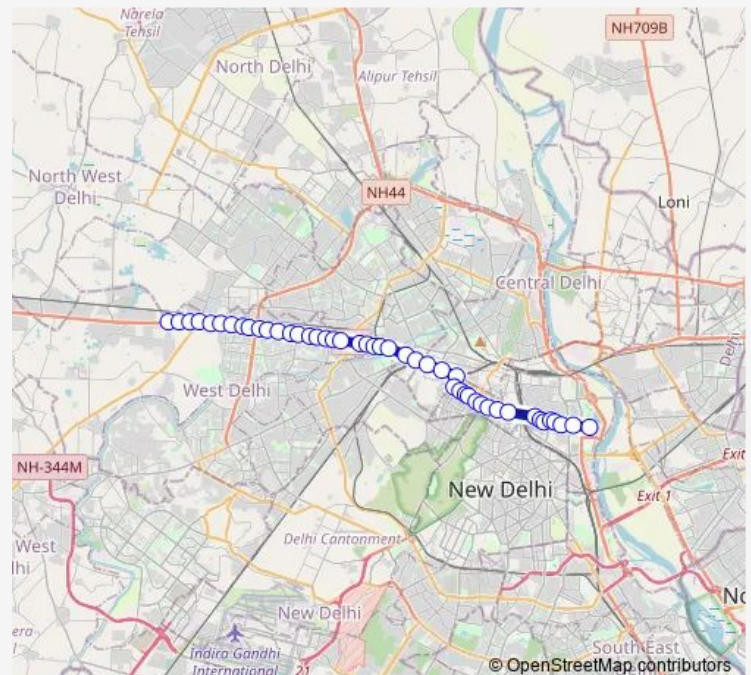

### Route schedule

Qamruddin Nagar Terminal — Rajghat Gandhi Darshan

Monday 05:40-21:35

Tuesday 05:40-21:35

Wednesday 05:40-21:35

Thursday 05:40-21:35

Friday 05:40-21:35

Saturday 05:40-21:35

### Route info

Direction: Qamruddin Nagar Terminal

Stops: 46

Trip Duration: 1 hour 22 min

918down

BusMaps

Jai Dev Park

Ram Pura