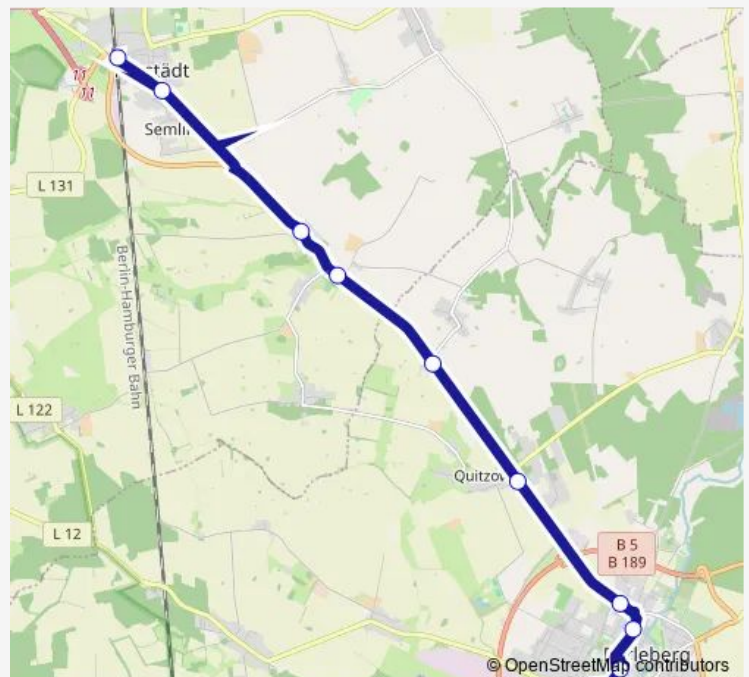

Quitzw, Dorf

Neu Premslin

Premslin, Nebeliner Str.

Glövizin

Karstädt (PR), B 5

Karstädt (PR), Schule

Karstädt (PR), Bahnhof

Route schedule

Perleberg, Zob — Karstädt (PR), Bahnhof

Monday 07:06-15:48

Tuesday 07:06-15:48

Wednesday 07:06-15:48

Thursday 07:06-15:48

Friday 07:06-15:48

Saturday —

Sunday —

Route info

Direction: Perleberg, Zob

Stops: 11

Trip Duration: 0 hour 29 min

Direction

Perleberg, Zob — Karstädt (PR), Bahnhof

10 stops

[Open route schedule](#)