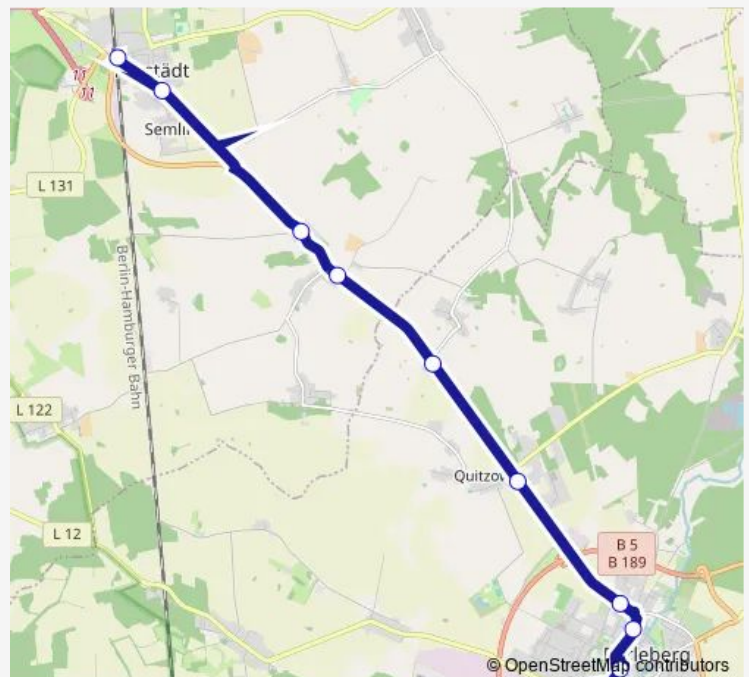

Direction

Perleberg, Zob — Karstädt (PR), Bahnhof

11 stops

[Open route schedule](#)

Perleberg, Zob

Perleberg, Wittenberger Str.

Perleberg, Lindenstr.

Perleberg, Hamburger Str.

Quitzw, Dorf

Neu Premslin

Premslin, Nebeliner Str.

Glövizin

Karstädt (PR), B 5

Karstädt (PR), Schule

Karstädt (PR), Bahnhof

Route schedule

Perleberg, Zob — Karstädt (PR), Bahnhof

Monday 07:06-15:48

Tuesday 07:06-15:48

Wednesday 07:06-15:48

Thursday 07:06-15:48

Friday 07:06-15:48

Saturday —

Sunday —

Route info

Direction: Perleberg, Zob

Stops: 11

Trip Duration: 0 hour 29 min

Direction

Perleberg, Zob — Karstädt (PR), Bahnhof

10 stops

[Open route schedule](#)