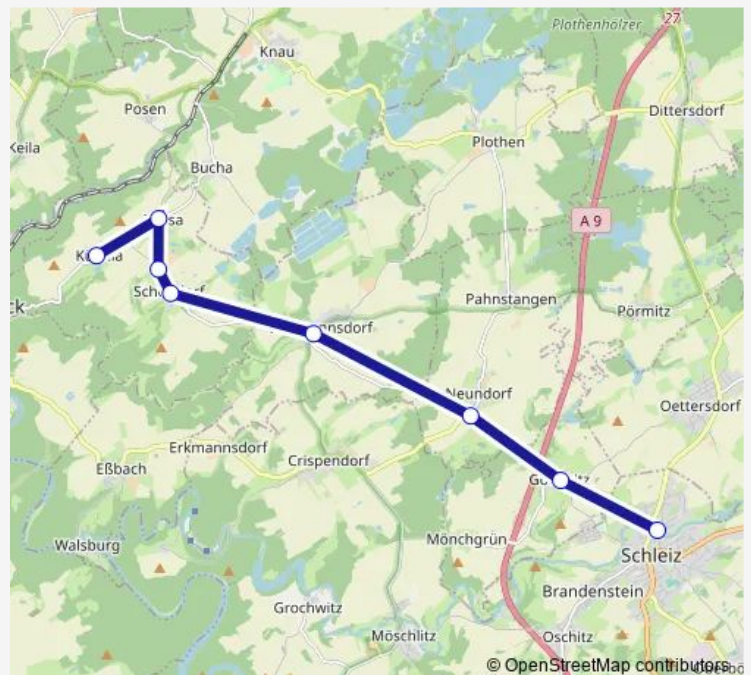

Direction

Külmla — Schleiz, Busbahnhof

8 stops

[Open route schedule](#)

Külmla

Tausa

Schöndorf, Schülerhaltestelle

Schöndorf, Wartehalle

Volkmannsdorf (b. Schleiz)

Neundorf (b. Schleiz), Abzweig

Görkwitz

Schleiz, Busbahnhof

Route schedule

Külmla — Schleiz, Busbahnhof

Monday 06:55-07:55

Tuesday 06:55-12:40

Wednesday 06:55-07:55

Thursday 06:55-07:55

Friday 06:55-12:40

Saturday —

Sunday —

Route info

Direction: Külmla

Stops: 8

Trip Duration: 0 hour 19 min