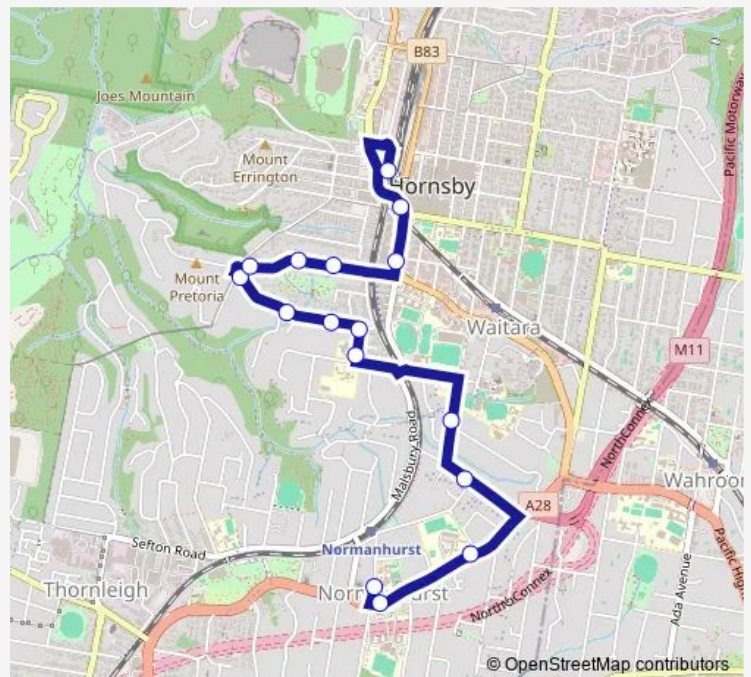

School Bus 9093 Normanhurst PS to Hornsby Station

[Go to website](#)

**Direction**

Normanhurst Public School, Normanhurst Rd — Hornsby Station, Stand D

16 stops

[Open route schedule](#)

- Normanhurst Public School, Normanhurst Rd
- Normanhurst Public School, Pennant Hills Rd
- Normanhurst Boys High School, Pennant Hills Rd
- Edwards Rd At Denman Pde
- Unwin Rd Opp Russell Av
- Clarke Road School, Neutral Rd
- Neutral Rd At Hall Rd
- Hall Rd Opp Innes Av
- Hall Rd Opp Truran Cl
- Clovelly Rd Before Milner Av
- Pretoria Pde After Frederick St
- 56 Pretoria Pde
- 36 Pretoria Pde
- Pacific Hwy Opp Leonard St
- Pacific Hwy Opp Westfield Hornsby
- Hornsby Station, Stand D

Route schedule

Normanhurst Public School, Normanhurst Rd — Hornsby Station, Stand D

Monday	15:05
Tuesday	15:05
Wednesday	15:05
Thursday	15:05
Friday	—
Saturday	—
Sunday	—

Route info

Direction: Normanhurst Public School, Normanhurst Rd

Stops: 16

Trip Duration: 0 hour 26 min

9093 — Normanhurst PS to Hornsby Station

9093 School Bus time schedules and route maps are available in an offline PDF at [busmaps.com](https://busmaps.com). Use the [busmaps.com](https://busmaps.com) website to see live bus times, train schedule or subway schedule, and step-by-step directions for all public transit in Hornsby

The schedule is provided in the local timezone. Times with "(+1)" indicate departures on the next day.

PDF file created on 2025-01-16

2024 BusMaps.com - All Rights Reserved