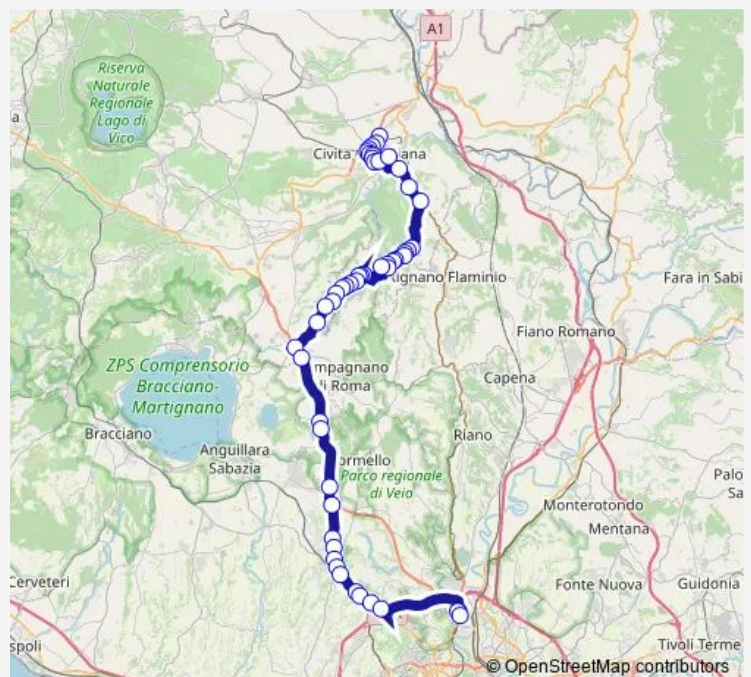

Monday 05:50

Tuesday 05:50

Wednesday 05:50

Thursday 05:50

Friday 05:50

Saturday —

Sunday —

Route info

Direction: Civita | Via Terni Via Palombara # f2358

Stops: 52

Trip Duration: 1 hour 30 min

Civita Castellana - Roma Saxa Rubra # Cc523a

Calcata | Via Circonvallazione Via Mandolina # f2143

Calcata | Borgo Vecchio # f2144