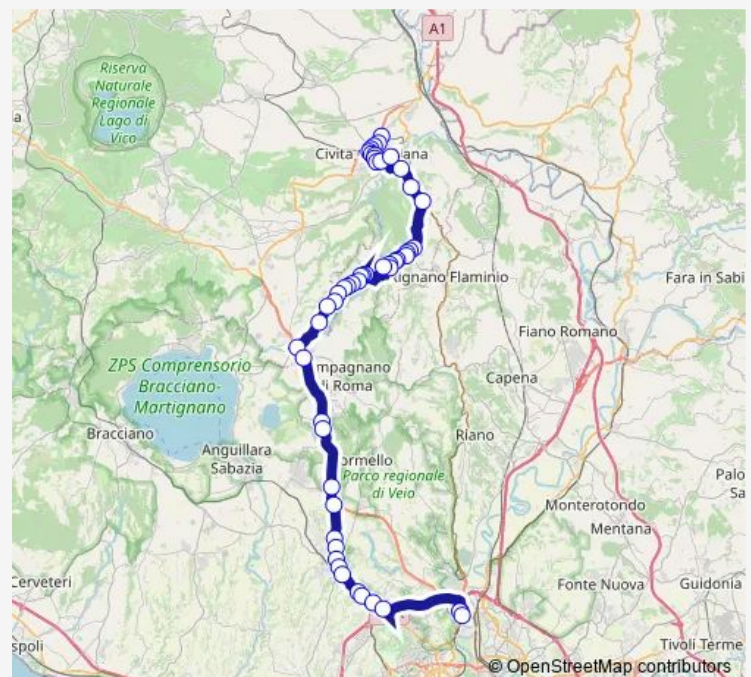

Faleria | Via Calcata Via De Gasperi # f2139

Faleria | Banditaccia # f2140

Calcata | Via Ferrauti # f2141

Calcata | Via Mameli # f2142

Route schedule

Civita | Via Terni Via Palombara # f2358 — Roma | Saxa Rubra (Arrivi) # f1494

Monday 05:50

Tuesday 05:50

Wednesday 05:50

Thursday 05:50

Friday 05:50

Saturday —

Sunday —

Route info

Direction: Civita | Via Terni Via Palombara # f2358

Stops: 52

Trip Duration: 1 hour 30 min

Calcata | Via Circonvallazione Via Mandolina # f2143

Calcata | Borgo Vecchio # f2144

Mazzano | Via Calcata Via Vignacce # f2145