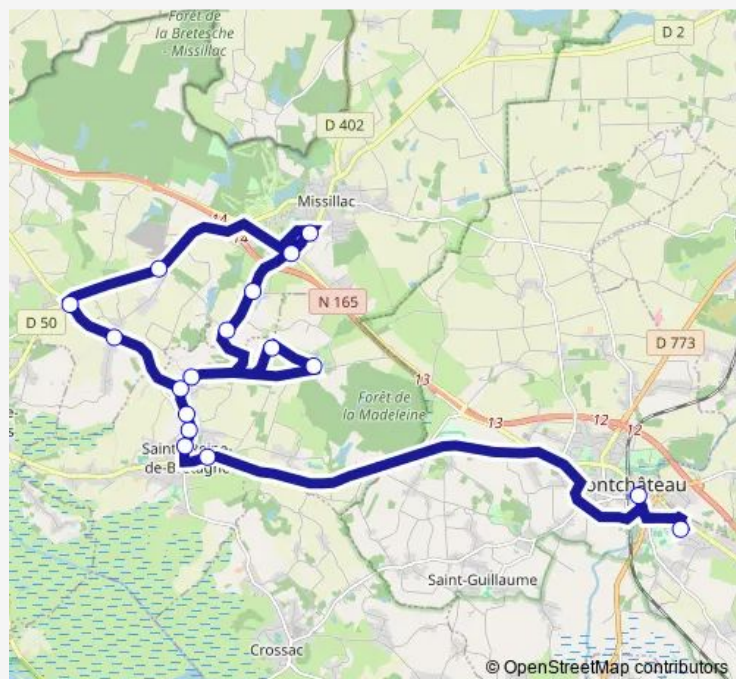

### Route schedule

Col St Martin - Pontchateau — Pommiers - Ste Reine

Monday 17:00

Tuesday 17:00

Wednesday 12:25

Thursday 17:00

Friday 17:00

Saturday —

### Route info

Direction: Col St Martin - Pontchateau

Stops: 17

Trip Duration: 1 hour 3 min