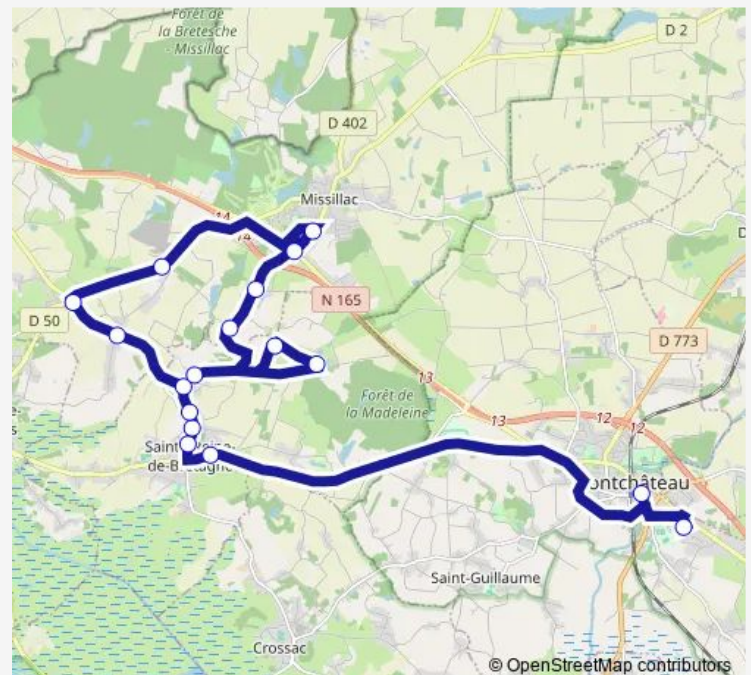

### Route schedule

Col St Martin - Pontchateau — Pommiers - Ste Reine

Monday 17:00

Tuesday 17:00

Wednesday 12:25

Thursday 17:00

Friday 17:00

Saturday —

### Route info

Direction: Col St Martin - Pontchateau

Stops: 17

Trip Duration: 1 hour 3 min