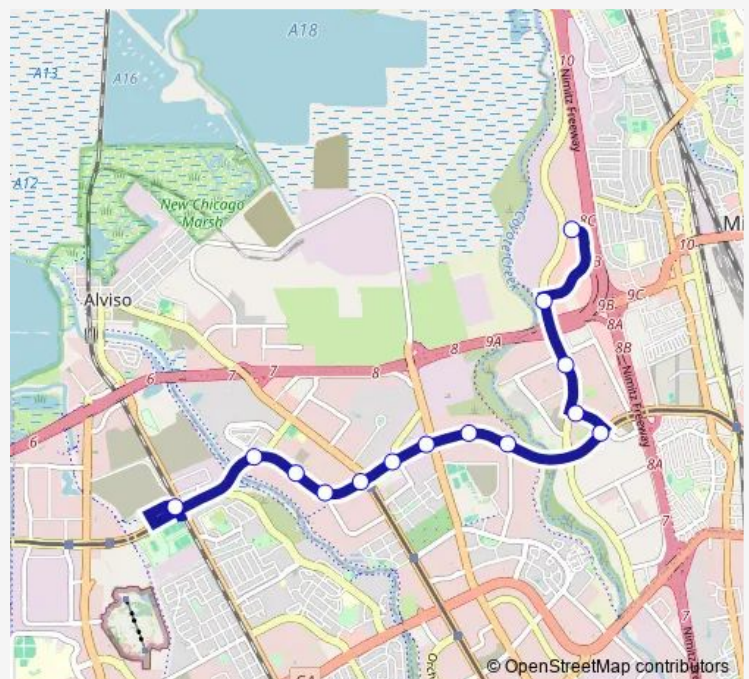

### Route schedule

Ranch & Mccarthy (Walmart) — Great America ACE Amtrak Station

Monday	13:49-17:12
Tuesday	13:49-17:12
Wednesday	13:49-17:12
Thursday	13:49-17:12
Friday	13:49-17:12
Saturday	—
Sunday	—

### Route info

Direction: Ranch & Mccarthy (Walmart)

Stops: 14

Trip Duration: 0 hour 25 min

ACE Purple — West Milpitas

**Direction**

Great America ACE Amtrak Station — Ranch &amp; Mccarthy (Walmart)

15 stops

[Open route schedule](#)

Great America ACE Amtrak Station

Tasman &amp; Lick Mill

Tasman &amp; Vista Montana

Tasman &amp; Champion

Tasman &amp; Rio Robles

Tasman &amp; 1st

Baypointe Station

## Route schedule

Great America ACE Amtrak Station — Ranch &amp; Mccarthy (Walmart)

Monday 06:06-09:28

Tuesday 06:06-09:28

Wednesday 06:06-09:28

Thursday 06:06-09:28

Friday 06:06-09:28

Saturday —