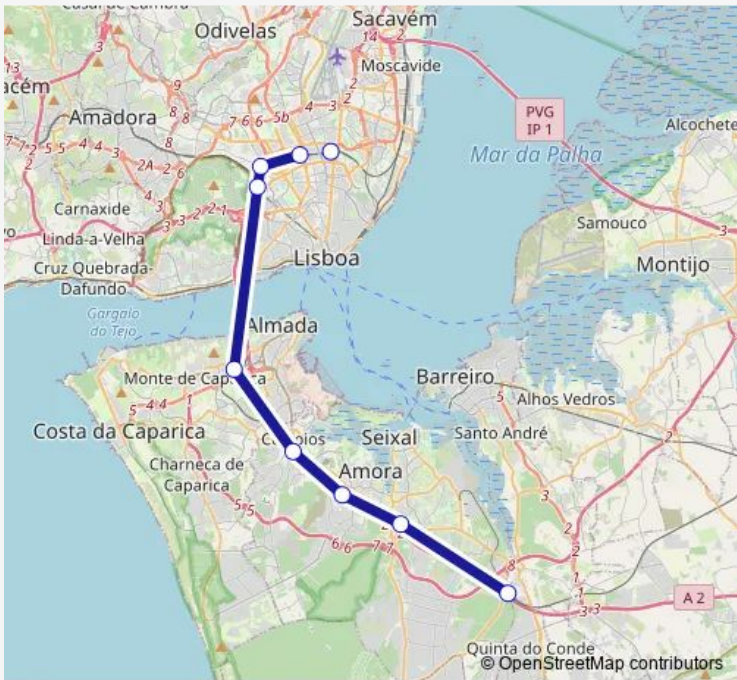

Rail Roma-Areeiro - Coina

[Go to website](#)

Direction
Roma-Areeiro — Coina

9 stops

[Open route schedule](#)

- Roma-Areeiro
- Entrecampos
- Sete Rios
- Campolide
- Pragal
- Corroios
- Foros de Amora
- Fogueteiro
- Coina

Route schedule
Roma-Areeiro — Coina

Monday	06:13-01:28 ⁺¹
Tuesday	06:13-01:28 ⁺¹
Wednesday	06:13-01:28 ⁺¹
Thursday	06:13-01:28 ⁺¹
Friday	06:13-01:28 ⁺¹
Saturday	07:13-00:43 ⁺¹
Sunday	07:13-00:43 ⁺¹

Route info

Direction: Roma-Areeiro

Stops: 9

Trip Duration: 0 hour 33 min

Roma-Areeiro - Coina **BusMaps**

Rail time schedules and route maps are available in an offline PDF at busmaps.com. Use the busmaps.com website to see live bus times, train schedule or subway schedule, and step-by-step directions for all public transit in Lisbon