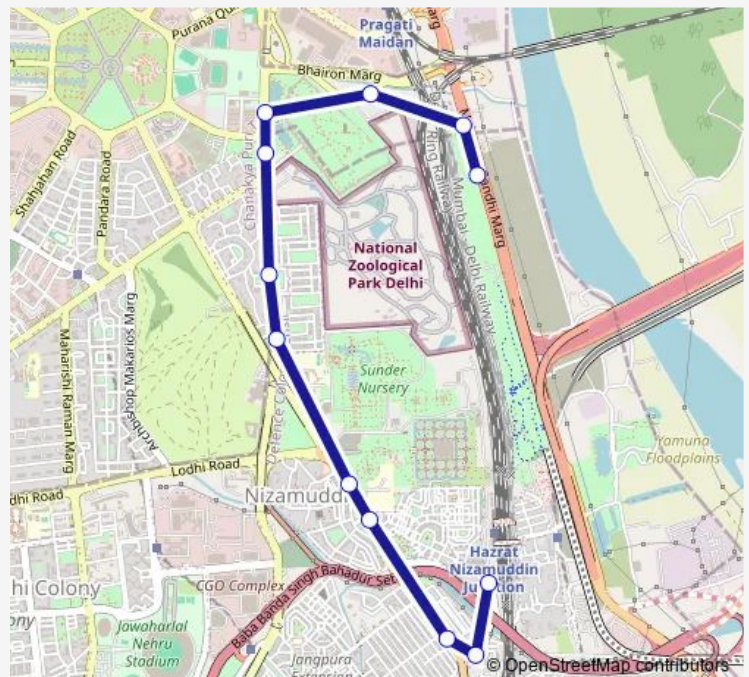

Bus 427Inkstldown

[Go to website](#)

Direction

Millenium Cluster Depot — Nizamuddin Railway Station

12 stops

[Open route schedule](#)

Millenium Cluster Depot

Railway Road Bridge

Rojdoot Hotel

Nizamuddin Railway Station

Route schedule

Millenium Cluster Depot — Nizamuddin Railway Station

Monday 11:18-13:28

Tuesday 11:18-13:28

Wednesday 11:18-13:28

Thursday 11:18-13:28

Friday 11:18-13:28

Saturday 11:18-13:28

Sunday 11:18-13:28

Route info

Direction: Millenium Cluster Depot

Stops: 12

Trip Duration: 0 hour 21 min

427Inkstldown