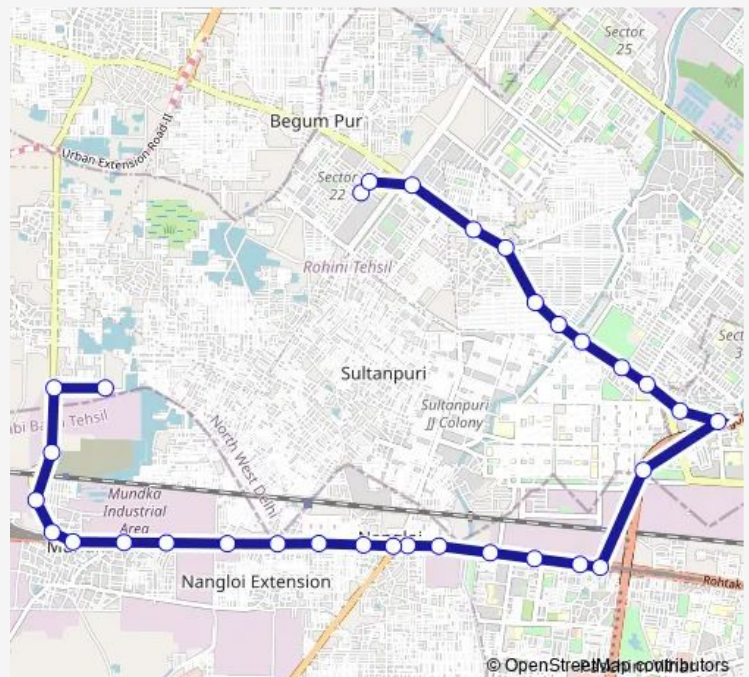

Sultanpuri Crossing

Nangloi (Najafgarh Road)

Nangloi Metro Station

Route schedule

Rohini Sec 22 Terminal — Rani Khera Depot Iii

Monday 00:02-23:38

Tuesday 00:02-23:38

Wednesday 00:02-23:38

Thursday 00:02-23:38

Friday 00:02-23:38

Saturday 00:02-23:38

Sunday 00:02-23:38

Route info

Direction: Rohini Sec 22 Terminal

Stops: 32

Trip Duration: 1 hour 3 min

102stldown

BusMaps

Nangloi JJ Colony Lokesh Cinema

Qamruddin Nagar Terminal

Rajdhani Park

Swarn Park

Mundka Village Crossing

Mundka Village Metro Station