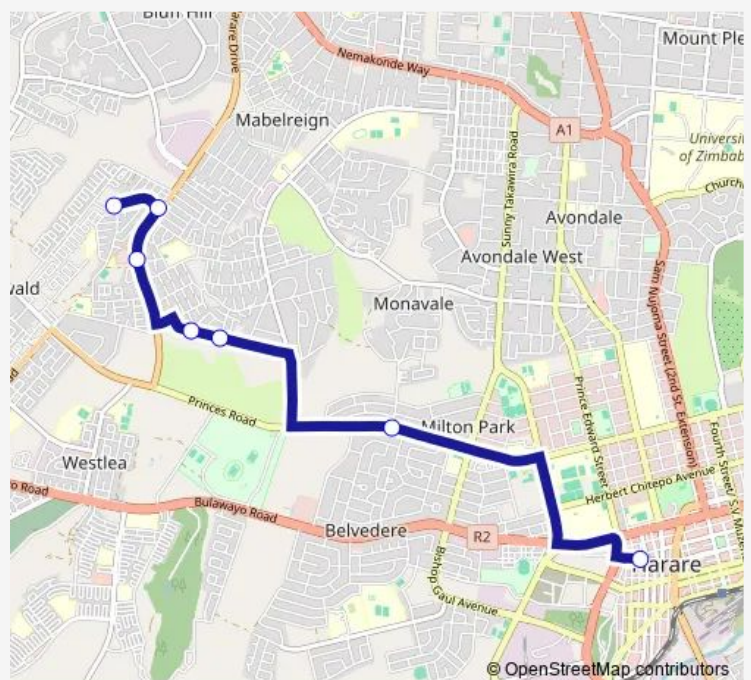

### Direction

Corner Jason Moyo Avenue & Mbuya Nehanda Street —  
Ashdown Park Shops

7 stops

[Open route schedule](#)

Corner Jason Moyo Avenue & Mbuya Nehanda Street

Corner Monavale Road and Princess Drive

Corner Whitehall Drive and Richwell Avenue

Corner Horseferry Road and Richwell Avenue

Marbelreigh Police Camp

Ashdown Drive Bus Stop

Ashdown Park Shops

### Route schedule

Corner Jason Moyo Avenue & Mbuya Nehanda Street —  
Ashdown Park Shops

Monday	10:15
Tuesday	10:15
Wednesday	10:15
Thursday	10:15
Friday	10:15
Saturday	10:15
Sunday	10:15

### Route info

Direction: Corner Jason Moyo Avenue & Mbuya Nehanda Street

Stops: 7

Trip Duration: 0 hour 31 min

Communal Taxi Service time schedules and route maps are available in an offline PDF at [busmaps.com](https://busmaps.com). Use the [busmaps.com](https://busmaps.com) website to see live bus times, train schedule or subway schedule, and step-by-step directions for all public transit in Harare