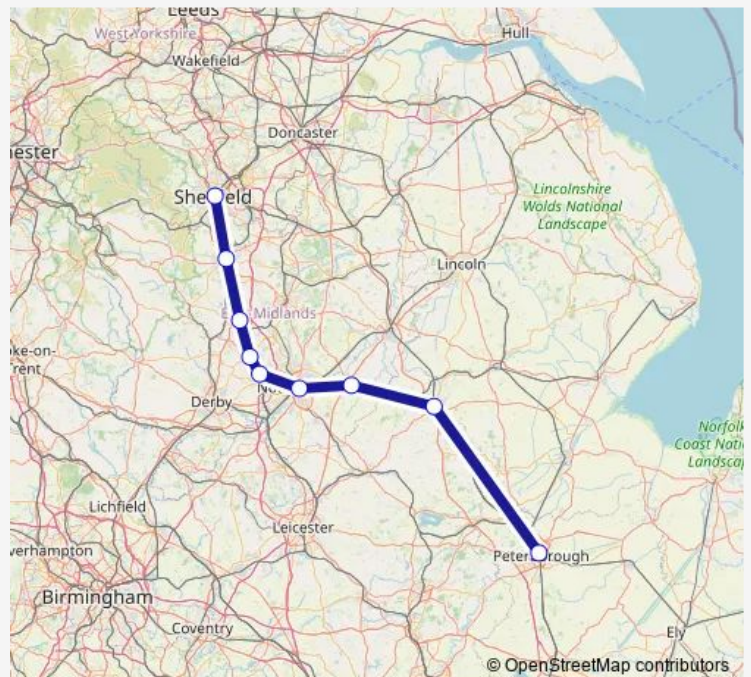

Rail Em:Shf->Pbo EM train service from SHF to Pbo

[Go to website](#)

Direction

Sheffield — Peterborough

9 stops

[Open route schedule](#)

Sheffield

Chesterfield

Alfreton

Langley Mill

Ilkeston

Nottingham

Bingham

Grantham

Peterborough

Route schedule

Sheffield — Peterborough

Monday —

Tuesday —

Wednesday —

Thursday —

Friday —

Saturday 07:40

Sunday 10:45-12:45

Route info

Direction: Sheffield

Stops: 9

Trip Duration: 1 hour 56 min

■ Em:Shf->Pbo — EM train service from SHF to Pbo

Em:Shf->Pbo Rail time schedules and route maps are available in an offline PDF at busmaps.com. Use the busmaps.com website to see live bus times, train schedule or subway schedule, and step-by-step directions for all public transit in Nottingham