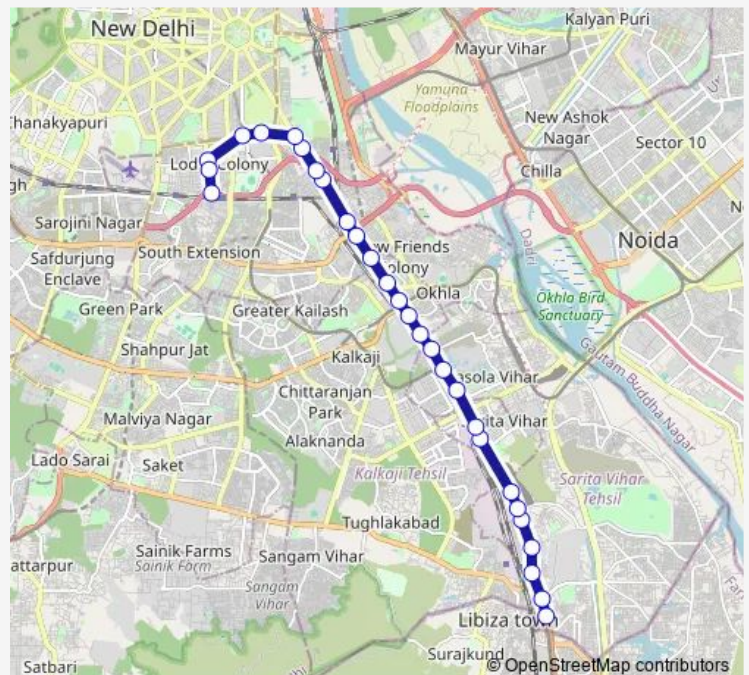

Thursday 05:20-18:24

Friday 05:20-18:24

Saturday 05:20-18:24

Sunday 05:20-18:24

Route info

Direction: Badarpur Border

Stops: 28

Trip Duration: 1 hour 1 min