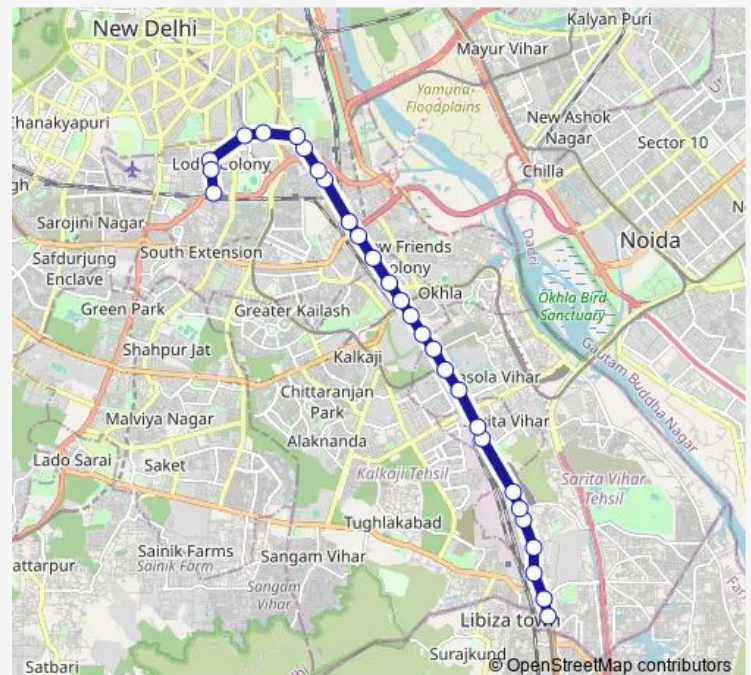

### Route schedule

Badarpur Border — Kushak Nallah Depot

Monday 05:20-18:24

Tuesday 05:20-18:24

Wednesday 05:20-18:24

Thursday 05:20-18:24

Friday 05:20-18:24

Saturday 05:20-18:24

### Route info

Direction: Badarpur Border

Stops: 28

Trip Duration: 1 hour 1 min

418aInkstldown

BusMaps

Nizamuddin Extension

Police Station Nizamuddin (Dargah)