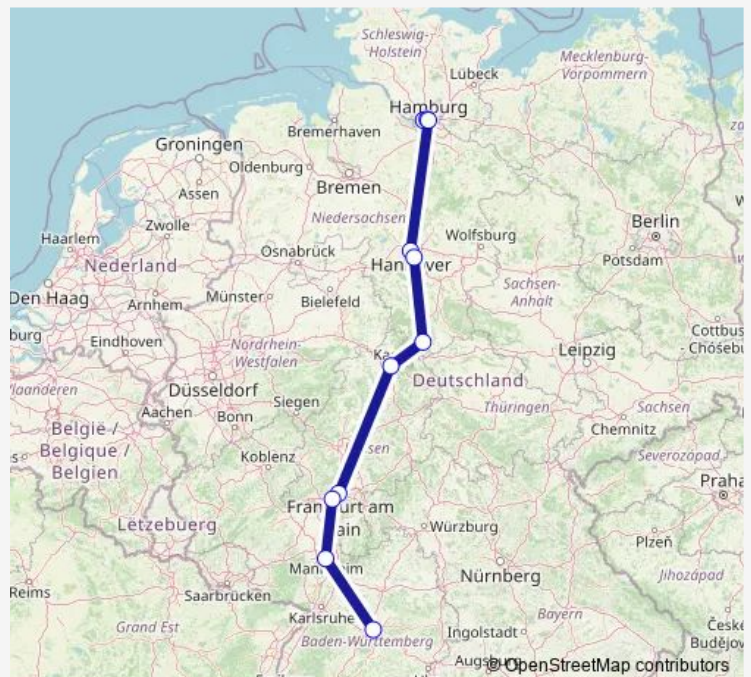

Rail ICE 573

[Go to website](#)

Direction

undefined — undefined

0 stops

[Open route schedule](#)

Route schedule

undefined — undefined

Monday	—
Tuesday	07:22
Wednesday	07:22
Thursday	—
Friday	—
Saturday	—
Sunday	06:46-07:22

Route info

Direction:

Stops: 0

Trip Duration: — min

ICE 573

Direction

Hamburg-Altona — Stuttgart Hbf

11 stops

[Open route schedule](#)

Hamburg-Altona

Hamburg Dammtor

Hamburg Hbf

Hannover Hbf

Hannover Messe/Laatzen

Göttingen

Tuesday 07:07

Wednesday —

Thursday —

Friday —

Saturday —

Sunday 06:23-07:07

Route info

Direction: Hamburg-Altona