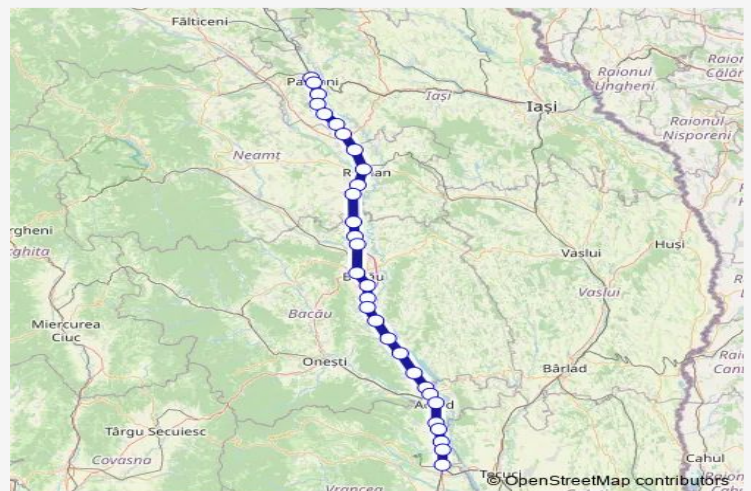

Șerbești Bacău h.

Itești Hm.

Bacău

Letea h.

Valea Seacă

## Route schedule

Pașcani — Mărășești

Monday 07:45-18:51

Tuesday 07:45-18:51

Wednesday 07:45-18:51

Thursday 07:45-18:51

Friday 07:45-18:51

Saturday 14:39-18:51

## Route info

Direction: Pașcani

Stops: 30

Trip Duration: 3 hour 27 min

Siretu Bacău h.

Faraoani Hm.

Răcăciuni h.

Orbeni Hm.