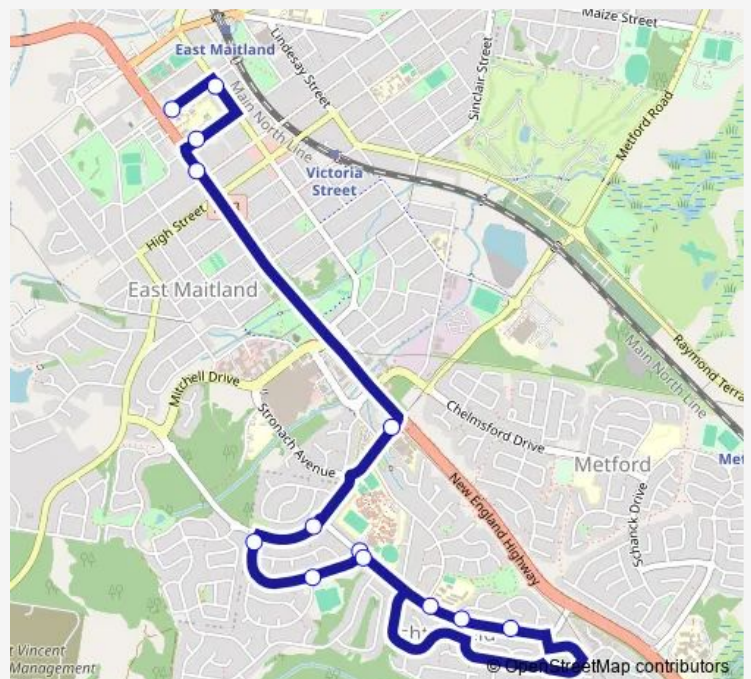

School Bus 2252 Ashtonfield Area to East Maitland Ps

[Go to website](#)

Direction

Hunter Valley Grammar School, South Seas Dr — East Maitland Public School, William St

13 stops

[Open route schedule](#)

- Hunter Valley Grammar School, South Seas Dr
- South Seas Dr After Norfolk St
- South Seas Dr At Adele Cres
- South Seas Dr Before Adele Cres
- South Seas Dr Opp Hunter Valley Grammar School
- Galway Bay Dr Before Murphy Cct
- Galway Bay Dr Before Chisholm Rd
- Chisholm Rd Before South Seas Dr
- Chisholm Rd Opp Maitland Private Hospital
- Newcastle St After George St
- St Joseph's Primary School, King St
- Lawes St Before William St
- East Maitland Public School, William St

Route schedule

Hunter Valley Grammar School, South Seas Dr — East Maitland Public School, William St

Monday	08:33
Tuesday	08:33
Wednesday	08:33
Thursday	08:33
Friday	08:33
Saturday	—
Sunday	—

Route info

Direction: Hunter Valley Grammar School, South Seas Dr

Stops: 13

Trip Duration: 0 hour 22 min

2252 School Bus time schedules and route maps are available in an offline PDF at busmaps.com. Use the busmaps.com website to see live bus times, train schedule or subway schedule, and step-by-step directions for all public transit in Maitland

The schedule is provided in the local timezone. Times with "(+1)" indicate departures on the next day.

PDF file created on 2025-01-16

2024 BusMaps.com - All Rights Reserved