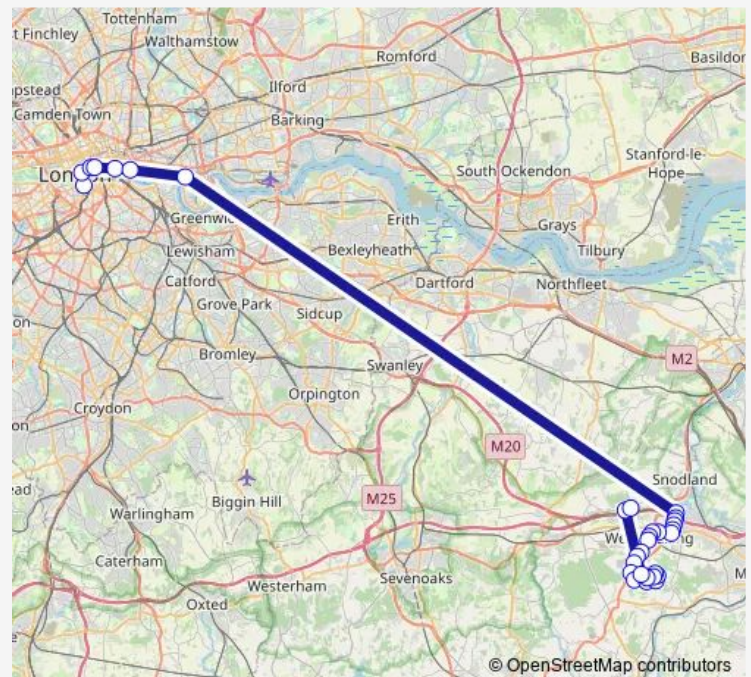

Kent Mart

Lunsford Lane

Lunsford Lane Turning

Leybourne Turning West

Town Hill Roundabout

Town Hill

High Street

St Leonard's Street

Thursday 15:00-17:00

Friday 15:00-17:00

Saturday —

Sunday —

Route info

Direction: St Thomas' Hospital / County Hall

Stops: 31

Trip Duration: 2 hour 21 min

Asda

The Street

Brookline Depot

Direction

Brookline Depot — London Eye

32 stops

[Open route schedule](#)

Brookline Depot

Sunday —

Route info

Direction: Brookline Depot

Stops: 32

Trip Duration: 2 hour 25 min

Jerome Road

Columbus Courtyard

The Tower Of London