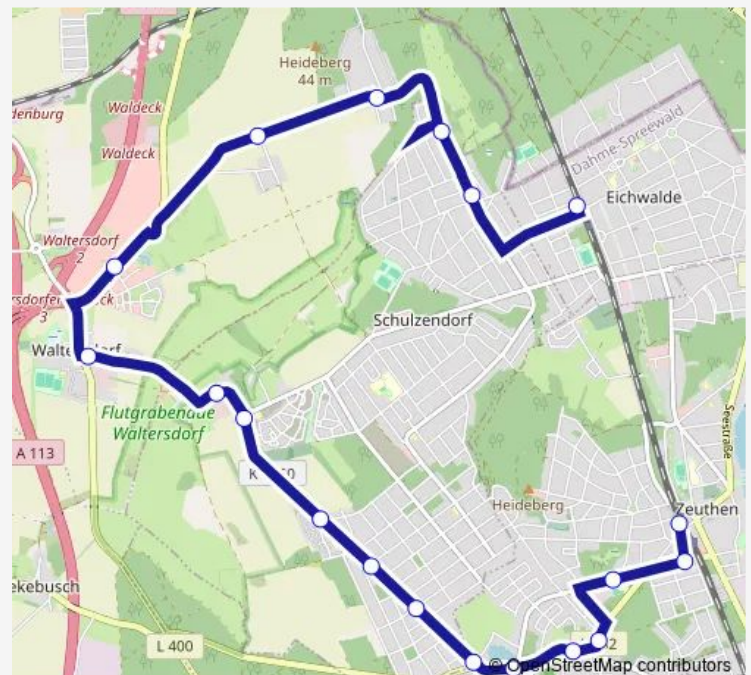

Saturday —

Sunday —

Route info

Direction: S Zeuthen

Stops: 19

Trip Duration: 0 hour 28 min

Direction

S Zeuthen — Kiekebusch (Lds)

5 stops

[Open route schedule](#)

S Zeuthen

Zeuthen, Miersdorfer Chaussee

Miersdorf, Kirche

Miersdorf, See

Kiekebusch (Lds)

Route schedule

S Zeuthen — Kiekebusch (Lds)

Monday	—
Tuesday	—
Wednesday	—
Thursday	—
Friday	—
Saturday	07:59-19:59
Sunday	09:59-17:59

Route info

Direction: S Zeuthen

Stops: 5

Trip Duration: 0 hour 9 min

Direction

S Zeuthen — S Eichwalde