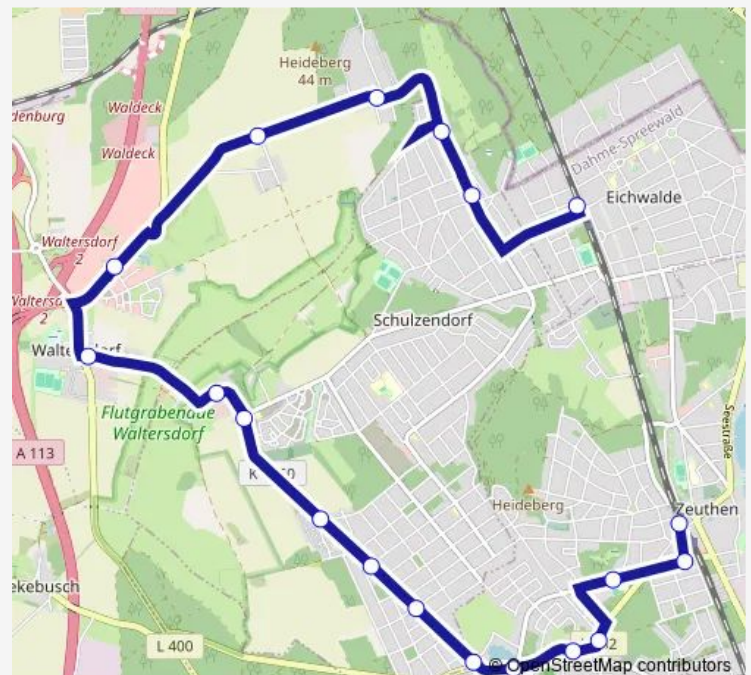

### Route schedule

S Zeuthen — S Eichwalde

Monday 07:10

Tuesday 07:10

Wednesday 07:10

Thursday 07:10

Friday 07:10

Saturday —

### Route info

Direction: S Zeuthen

Stops: 19

Trip Duration: 0 hour 28 min

734