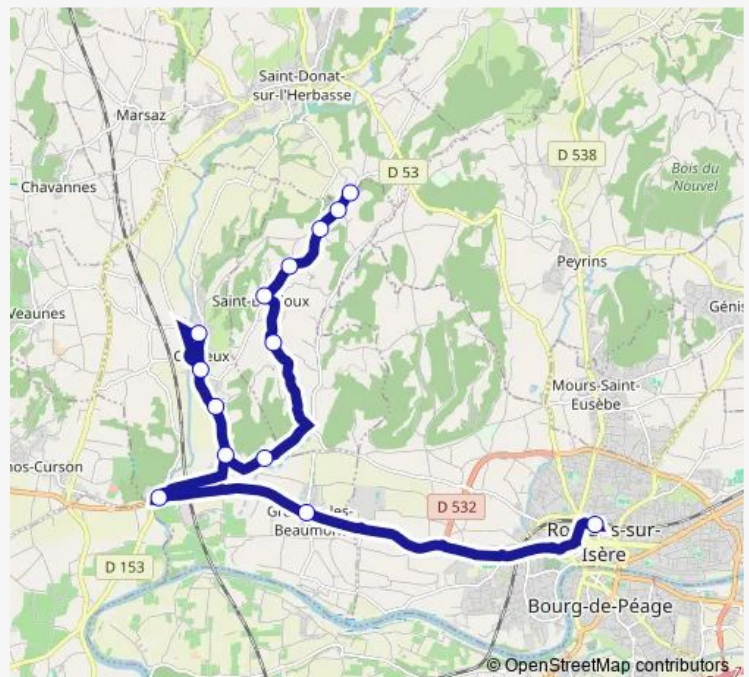

Bus 734 Ligne 730

[Go to website](#)

Direction

Romans Gare — Pize

14 stops

[Open route schedule](#)

Romans Gare

Granges LES Beaumont Village

Pont DE L'Herbasse

Sables

Vosniere

Ancienne Gare

Usine

Greniers

LE Puy

ST Bardoux Village

Bois Feuille

ST Baudille

LE Lat

Pize

Route schedule

Romans Gare — Pize

Monday 16:20-18:20

Tuesday 16:20-18:20

Wednesday 12:20

Thursday 16:20-18:20

Friday 16:20-18:20

Saturday —

Sunday —

Route info

Direction: Romans Gare

Stops: 14

Trip Duration: 0 hour 36 min

734 — Ligne 730