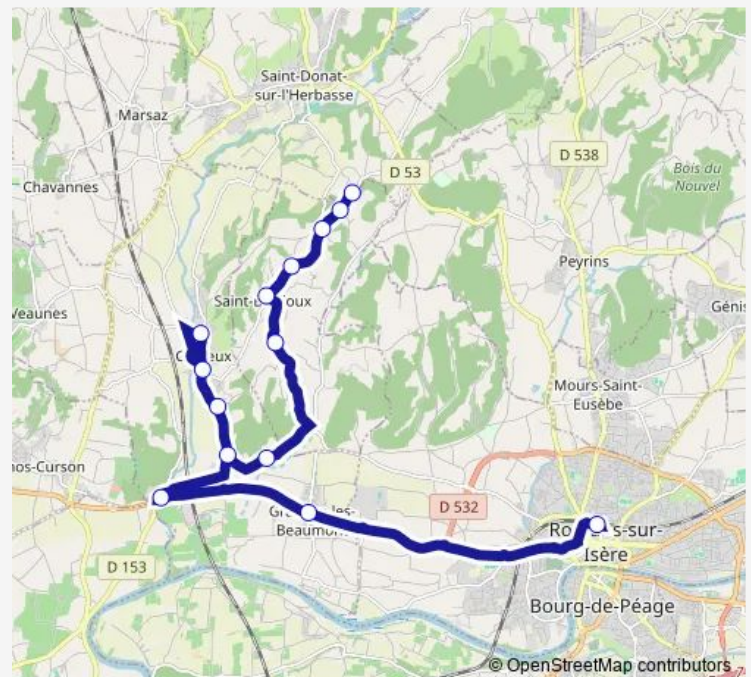

Bus 734 Ligne 730

[Go to website](#)

Direction

Romans Gare — Pize

14 stops

[Open route schedule](#)

Romans Gare

Granges LES Beaumont Village

Pont DE L'Herbasse

Sables

Vosniere

Ancienne Gare

Usine

Greniers

LE Puy

ST Bardoux Village

Bois Feuille

ST Baudille

LE Lat

Pize

Route schedule

Romans Gare — Pize

Monday 16:20-18:20

Tuesday 16:20-18:20

Wednesday 12:20

Thursday 16:20-18:20

Friday 16:20-18:20

Saturday —

Sunday —

Route info

Direction: Romans Gare

Stops: 14

Trip Duration: 0 hour 36 min

734 — Ligne 730