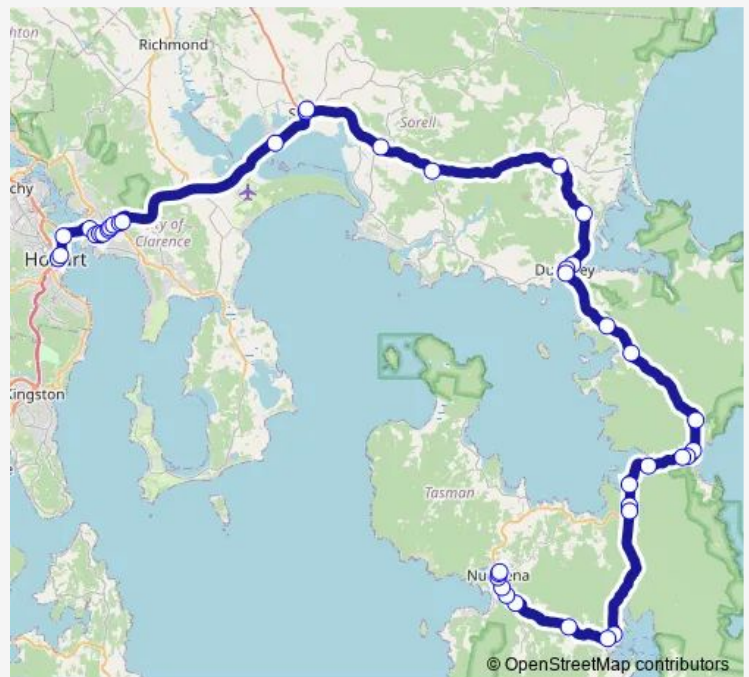

Forcett Pitstop, No.703 Arthur Hwy

Arthur Hwy Cnr Sugarloaf Rd

Copping Museum, No.2217 Arthur Hwy

Arthur Hwy / Boomer Rd

No.119 Arthur Hwy

No.75-77 Arthur Hwy

Route schedule

Hobart Interchange, Town Hall, Stop D4 — Nubeena Rd (Opposite Church)

Monday	15:00-15:45
Tuesday	15:45
Wednesday	15:00-15:45
Thursday	15:45
Friday	15:45
Saturday	15:00
Sunday	15:00

Route info

Direction: Hobart Interchange, Town Hall, Stop D4

Stops: 41

Trip Duration: 2 hour 0 min

Sorell Park & Ride, Station Lane

Route schedule

Nubeena Rd (Outside Church) — Hobart Interchange, Town Hall, Stop D4

Monday 06:00-07:50

Tuesday 06:00

Wednesday 06:00-07:50

Thursday 06:00

Friday 06:00

Saturday 07:50

Sunday 07:50

Route info

Direction: Nubeena Rd (Outside Church)

Stops: 38

Trip Duration: 1 hour 55 min

Tasman Hwy Outside St Georges Square

Tasman Hwy, Midway Pt Roundabout