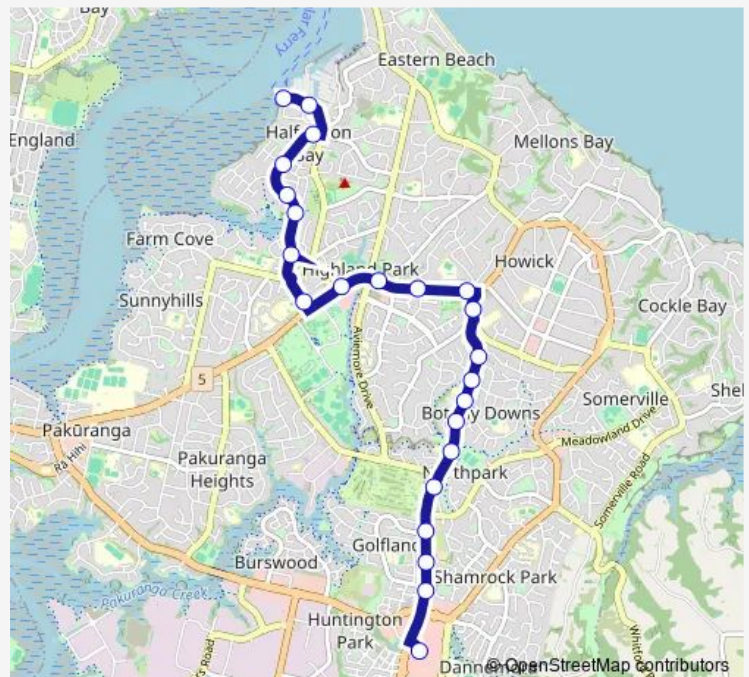

Vesca Place

Botany Super Clinic

Ko Lane

Route schedule

Half Moon Bay Terminal — Stop B Botany Town Centre

Monday 06:55-20:55

Tuesday 06:55-20:55

Wednesday 06:55-20:55

Thursday 06:55-20:55

Friday 06:55-00:30⁺¹

Saturday 06:25-23:45

Sunday 06:25-20:55

Route info

Direction: Half Moon Bay Terminal

Stops: 23

Trip Duration: 0 hour 22 min

734

BusMaps

Paradice Ice Skating

Stop B Botany Town Centre

Direction

Stop B Botany Town Centre — Half Moon Bay Terminal

22 stops

[Open route schedule](#)

Stop B Botany Town Centre

Paradice Ice Skating

Botany Super Clinic

Vesca Place

Elim Christian College

Pinewood Grove

Mirrabooka Avenue

Botany Road/Lexington Drive