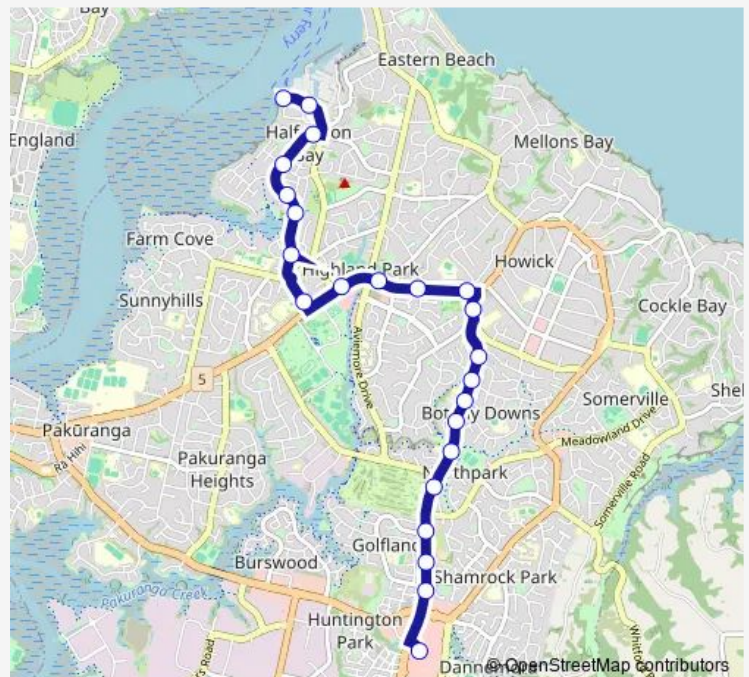

### Route schedule

Half Moon Bay Terminal — Stop B Botany Town Centre

Monday 06:55-20:55

Tuesday 06:55-20:55

Wednesday 06:55-20:55

Thursday 06:55-20:55

Friday 06:55-00:30<sup>+1</sup>

Saturday 06:25-23:45

### Route info

Direction: Half Moon Bay Terminal

Stops: 23

Trip Duration: 0 hour 25 min

734

BusMaps

Paradice Ice Skating

Stop B Botany Town Centre

## Direction

Stop B Botany Town Centre — Half Moon Bay Terminal

22 stops

[Open route schedule](#)

Stop B Botany Town Centre

Paradice Ice Skating

Botany Super Clinic

Vesca Place

## Route info

Direction: Stop B Botany Town Centre

Stops: 22

Trip Duration: 0 hour 22 min

734 Bus time schedules and route maps are available in an offline PDF at [busmaps.com](https://busmaps.com). Use the [busmaps.com](https://busmaps.com) website to see live bus times, train schedule or subway schedule, and step-by-step directions for all public transit in Auckland