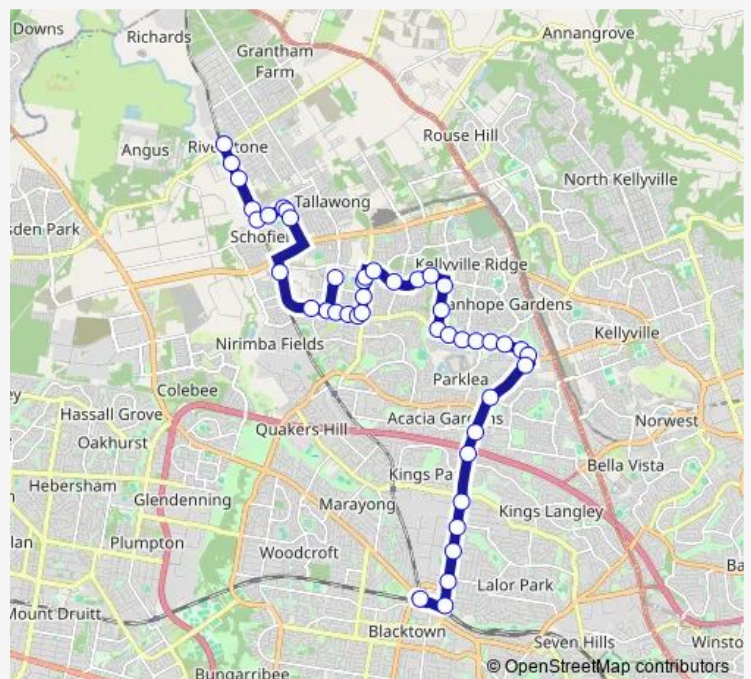

Stanhope Pkwy After View St

Stanhope Pkwy Opp Fyfe Rd

The Ponds Bvd At Stanhope Pkwy

The Ponds Bvd After Levy Cres

John Palmer Public School, The Ponds Bvd

Riverbank Dr Opp Shimmer Pl

Route schedule

Blacktown Station, Stand M — Riverstone Station, Riverstone Pde

Monday 07:30-14:38

Tuesday 07:30-14:38

Wednesday 07:30-14:38

Thursday 07:30-14:38

Friday 07:30-14:38

Saturday —

Sunday —

Route info

Direction: Blacktown Station, Stand M

Stops: 42

Trip Duration: 0 hour 57 min

734 — Blacktown to Riverstone via Schofields

Riverbank Dr At Ivory St

Riverbank Park, Riverbank Dr

The Ponds High School, Bus Bay