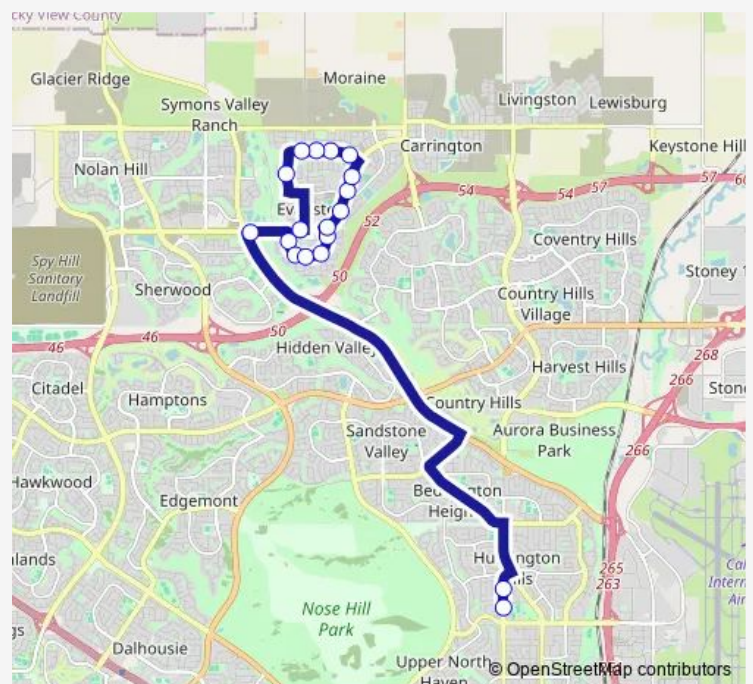

WB Evanston DR @ 24 ST Nw

SB Evanston DR @ Evansborough GA Nw

SB Evanston DR @ Evansridge CI Nw

EB Evanston RD @ Evansridge DR Nw

SB Evanspark BV @ Evanston DR Nw

SB Evanspark BV @ Evansview GA Nw

WB Symons Valley PY @ Evanspark BV Nw

### Route schedule

EB Symons Valley PY @ Symons Valley RD Nw — NB 4 ST NW @ 68 AV NW (JG Diefenbaker Hs)

Monday 08:12

Tuesday 08:12

Wednesday 08:12

Thursday 08:12

Friday 08:12

Saturday —

### Route info

Direction: EB Symons Valley PY @ Symons Valley RD Nw

Stops: 24

Trip Duration: 0 hour 38 min

734 — Diefenbaker/ Evanston

WB Symons Valley PY @ Evanston VW (West Leg) Nw

WB Symons Valley Py @ Sage Meadows Gr Nw

## Route info

Direction: NB 4 ST NW @ 68 AV NW (JG Diefenbaker Hs)

Stops: 18

Trip Duration: 0 hour 30 min

734 Bus time schedules and route maps are available in an offline PDF at [busmaps.com](http://busmaps.com). Use the [busmaps.com](http://busmaps.com) website to see live bus times, train schedule or subway schedule, and step-by-step directions for all public transit in Calgary