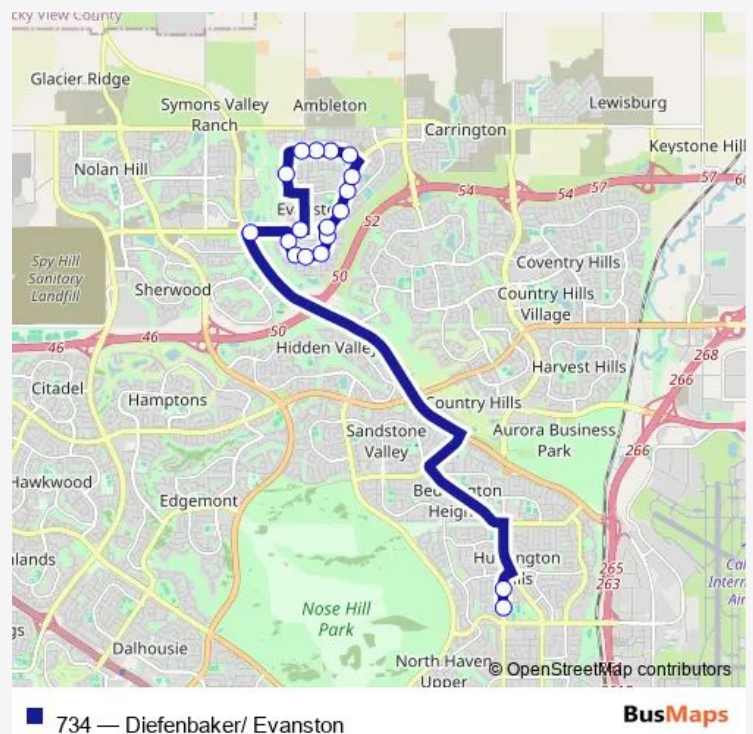

WB Evanston DR @ 24 ST Nw

SB Evanston DR @ Evansborough GA Nw

SB Evanston DR @ Evansridge CI Nw

EB Evanston RD @ Evansridge DR Nw

SB Evanspark BV @ Evanston DR Nw

SB Evanspark BV @ Evansview GA Nw

WB Symons Valley PY @ Evanspark BV Nw

### Route schedule

EB Symons Valley PY @ Symons Valley RD Nw — NB 4 ST NW @ 68 AV NW (JG Diefenbaker Hs)

Monday 08:12

Tuesday 08:12

Wednesday 08:12

Thursday 08:12

Friday 08:12

Saturday —

### Route info

Direction: EB Symons Valley PY @ Symons Valley RD Nw

Stops: 24

Trip Duration: 0 hour 38 min

WB Symons Valley PY @ Evanston VW (West Leg) Nw

WB Symons Valley Py @ Sage Meadows Gr Nw

NB 4 ST NW @ 68 AV NW (JG Diefenbaker Hs)

## Direction

NB 4 ST NW @ 68 AV NW (JG Diefenbaker Hs) — WB Symons Valley PY @ Evanspark BV Nw

18 stops

[Open route schedule](#)

NB 4 ST NW @ 68 AV NW (JG Diefenbaker Hs)

NB 4 ST NW @ 68 AV NW (Superstore)