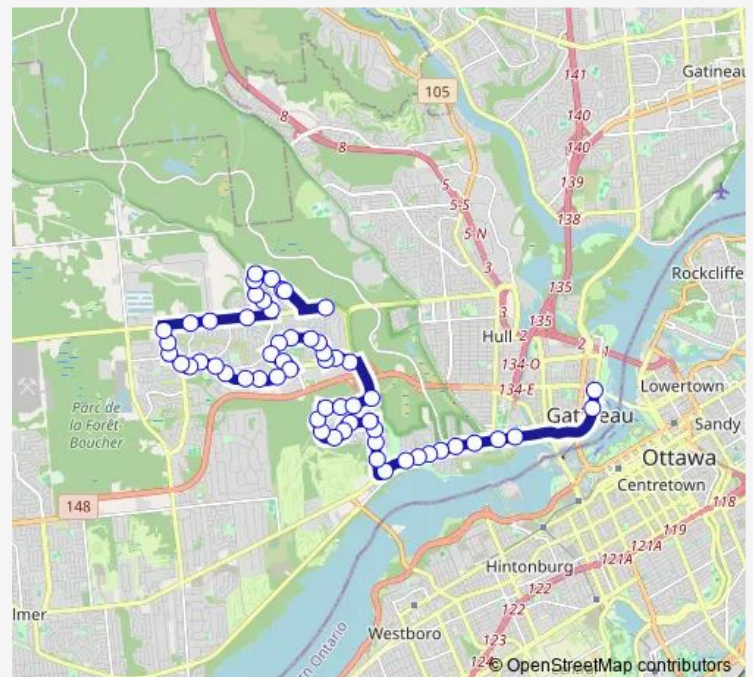

Thursday 16:12

Friday 16:12

Saturday —

Sunday —

Route info

Direction: École Saint-Joseph (fictif)

Stops: 58

Trip Duration: 0 hour 53 min