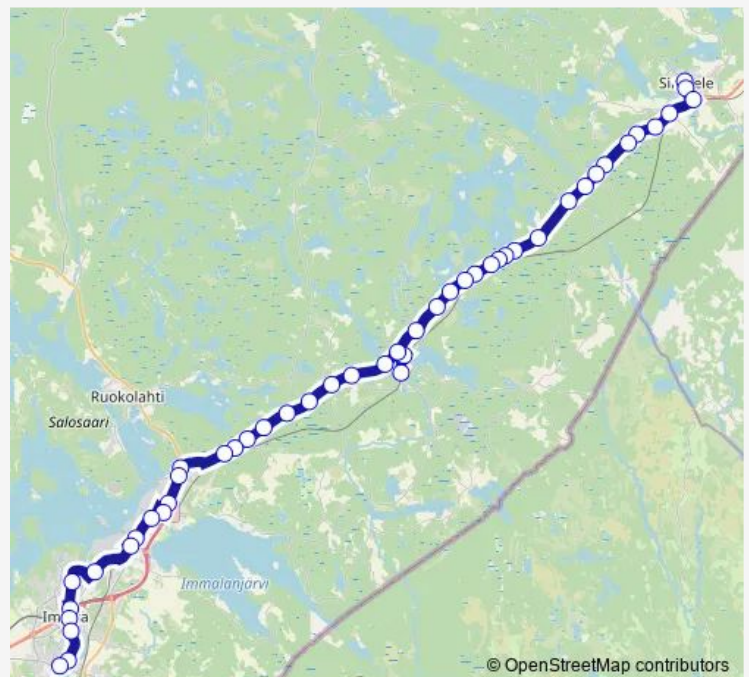

Route schedule

Simpele L — Imatrankoski L

Monday	06:55-14:25
Tuesday	06:55-14:25
Wednesday	06:55-14:25
Thursday	06:55-14:25
Friday	06:55-14:25
Saturday	—
Sunday	—

Route info

Direction: Simpele L

Stops: 48

Trip Duration: 1 hour 5 min

■ Simpele - Imatra

Rautjärventie 14

Rautjärvi ras P

Rautjärventie 8

Rautjärvi as th E

Vaahterus th L

Liipukkala L

Heinärikkilä th L