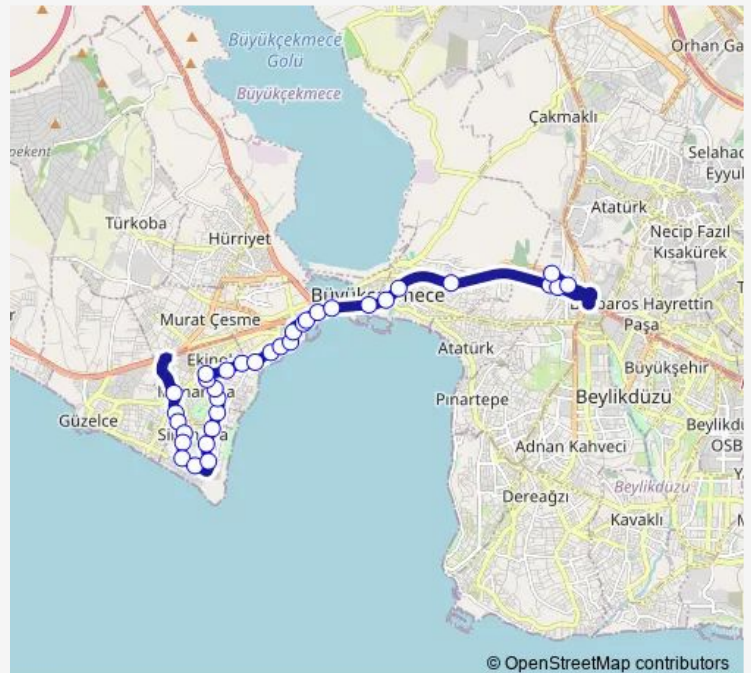

### Route schedule

Fatih 1 Cad. — Spotcular

Monday 05:20

Tuesday 05:20

Wednesday 05:20

Thursday 05:20

Friday 05:20

Saturday 05:20

### Route info

Direction: Fatih 1 Cad.

Stops: 34

Trip Duration: 0 hour 38 min

© OpenStreetMap contributors

■ Büyükçekmece-Mimaroba — Büyükçekmece - Mimarsinan

BusMaps

Mimarsinan Bel.