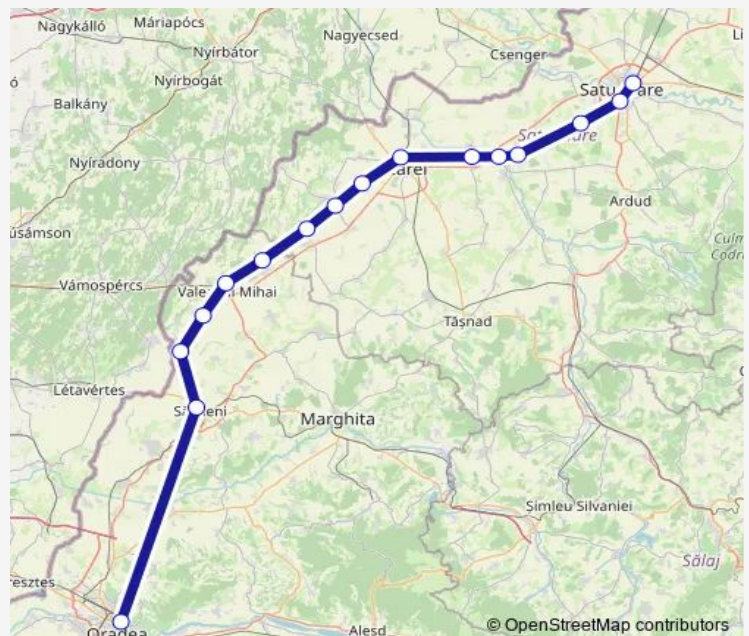

## Route schedule

Oradea — Satu Mare

Monday	04:28
Tuesday	04:28
Wednesday	04:28
Thursday	04:28
Friday	04:28
Saturday	04:28
Sunday	04:28

## Route info

Direction: Oradea

Stops: 16

Trip Duration: 2 hour 59 min

R: Oradea - Satu Mare Rail time schedules and route maps are available in an offline PDF at [busmaps.com](https://busmaps.com). Use the [busmaps.com](https://busmaps.com) website to see live bus times, train schedule or subway schedule, and step-by-step directions for all public transit in Satu Mare