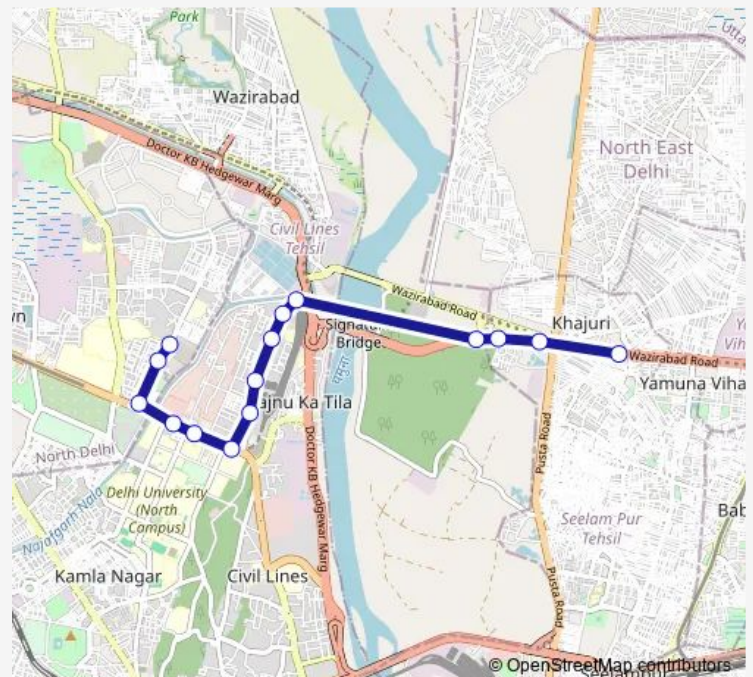

Bus 971Inkstldown

[Go to website](#)

Direction

Bhajanpura — BBM Cluster Depot

15 stops

[Open route schedule](#)

Bhajanpura

Khajuri

Vishwa Vidyalaya Metro Station

INS Hostel

GTB Nagar / Haqiqat Nagar

Sewa Kutir

BBM Cluster Depot

Route schedule

Bhajanpura — BBM Cluster Depot

Monday 15:12-20:01

Tuesday 15:12-20:01

Wednesday 15:12-20:01

Thursday 15:12-20:01

Friday 15:12-20:01

Saturday 15:12-20:01

Sunday 15:12-20:01

Route info

Direction: Bhajanpura

Stops: 15

Trip Duration: 0 hour 30 min

971Inkstldown

BusMaps

Bus time schedules and route maps are available in an offline PDF at busmaps.com. Use the busmaps.com website to see live bus times, train schedule or subway schedule, and step-by-step directions for all public transit in Delhi