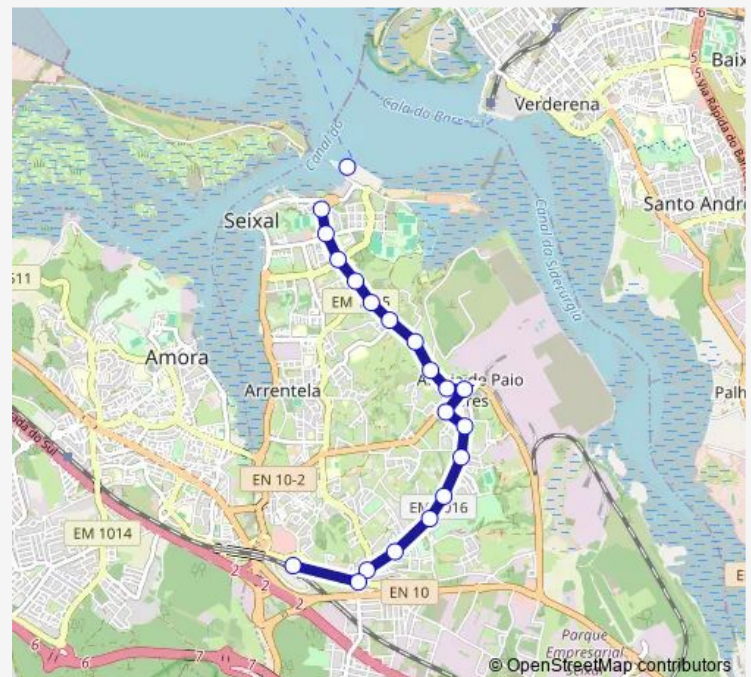

Route schedule

Seixal (Terminal Fluvial) P1 — Fogueteiro (Est Ferroviária)

Monday 07:00-22:25

Tuesday 07:00-22:25

Wednesday 07:00-22:25

Thursday 07:00-22:25

Friday 07:00-22:25

Saturday 07:00-21:25

Sunday 07:00-21:25

Route info

Direction: Seixal (Terminal Fluvial) P1

Stops: 20

Trip Duration: 0 hour 20 min

■ 184 - Seixal (TF) - Fogueteiro (Est)

BusMaps

Direction