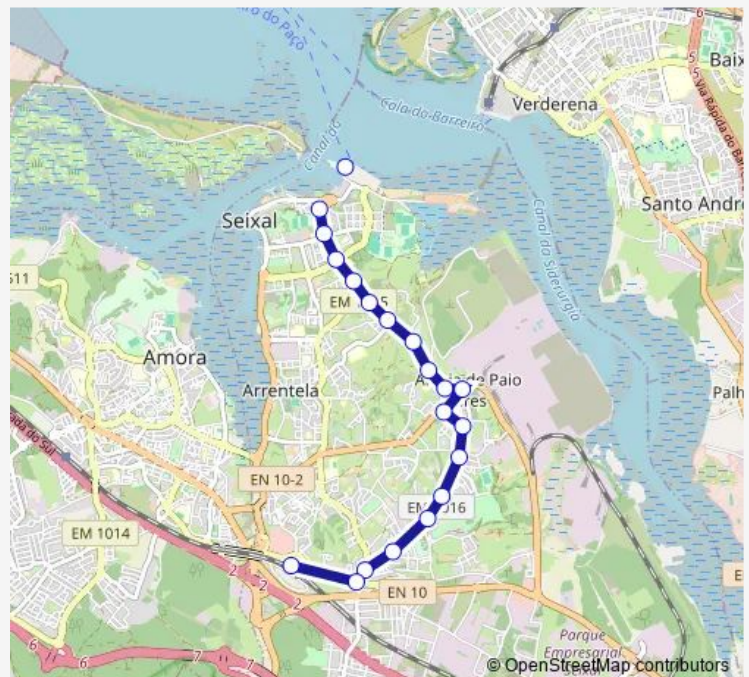

Route schedule

Seixal (Terminal Fluvial) P3 — Fogueteiro (Est Ferroviária)

Monday 07:00-22:25

Tuesday 07:00-22:25

Wednesday 07:00-22:25

Thursday 07:00-22:25

Friday 07:00-22:25

Saturday 07:00-21:25

Sunday 07:00-21:25

Route info

Direction: Seixal (Terminal Fluvial) P3

Stops: 20

Trip Duration: 0 hour 25 min

■ 184 - Seixal (TF) - Fogueteiro (Est)

BusMaps

Direction

Friday 07:45-18:40

Saturday —

Sunday —

Route info

Direction: Seixal (Terminal Fluvial) P3

Stops: 23

Trip Duration: 0 hour 25 min

Bus time schedules and route maps are available in an offline PDF at busmaps.com. Use the busmaps.com website to see live bus times, train schedule or subway schedule, and step-by-step directions for all public transit in Seixal