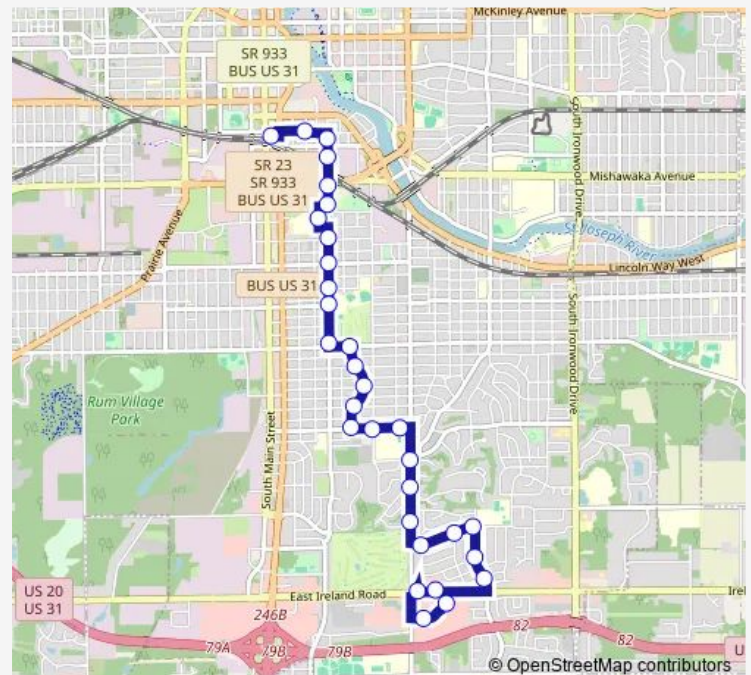

### Route schedule

South Street Station — Erskine Village & Ireland

Monday 19:20-21:15

Tuesday 19:20-21:15

Wednesday 19:20-21:15

Thursday 19:20-21:15

Friday 19:20-21:15

Saturday —

### Route info

Direction: South Street Station

Stops: 31

Trip Duration: 0 hour 22 min

Miami & Golfview

Norton & Byron (out)

Byron & Brookton (out)

Byron & York - Marshall Intermediate Center

Alpine & York (out)

York & Oakdale

Ireland & Erskine Village (in)

Ireland & Miami (in)

Erskine Village & Miami

Erskine Village & Ireland

**Direction**

Erskine Village &amp; Ireland — South Street Station

## Route schedule

Erskine Village &amp; Ireland — South Street Station

Monday 19:42-21:37

Tuesday 19:42-21:37

Wednesday 19:42-21:37

Thursday 19:42-21:37

Friday 19:42-21:37

Saturday —