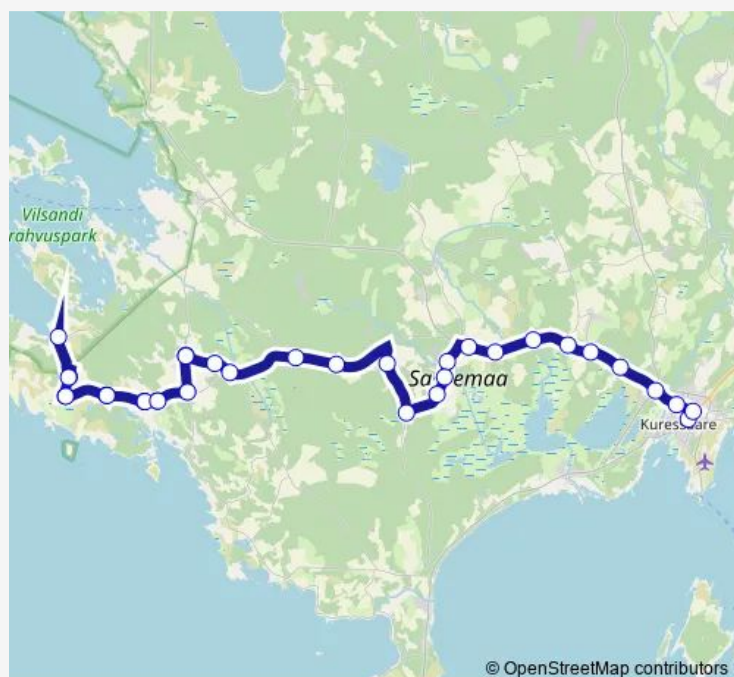

Thursday 17:10

Friday 17:10

Saturday —

Sunday —

Route info

Direction: Kuressaare

Stops: 34

Trip Duration: 1 hour 10 min