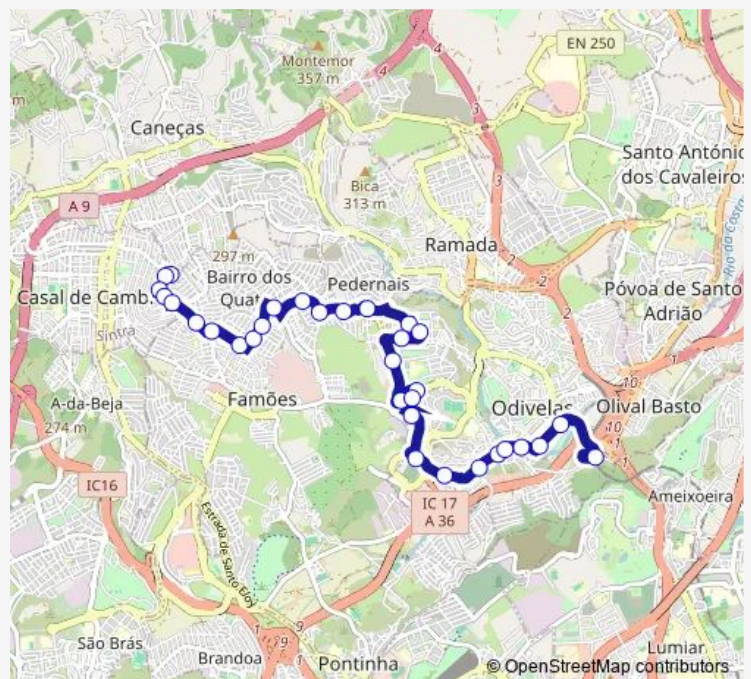

Wednesday 07:25-19:55

Thursday 07:25-19:55

Friday 07:25-19:55

Saturday —

Sunday —

Route info

Direction: Senhor Roubado (Metro) P7

Stops: 32

Trip Duration: 0 hour 30 min

2209 — Casal Bispo - Sr. Roubado (Metro)

R João Augusto Gouveia 3 (Famões)

R Sto António 4 (Famões)

R Cidade Silves 280 (Famões)

R Cidade Silves 302 (Famões)

R Cidade Caldas Rainha 91 (Famões)

Friday 06:45-19:20

Saturday —

Sunday —

Route info

Direction: R Vasco Gama 52 (Casal Bispo)

Stops: 32

Trip Duration: 0 hour 30 min

R Ant Quental 15 (Escola)