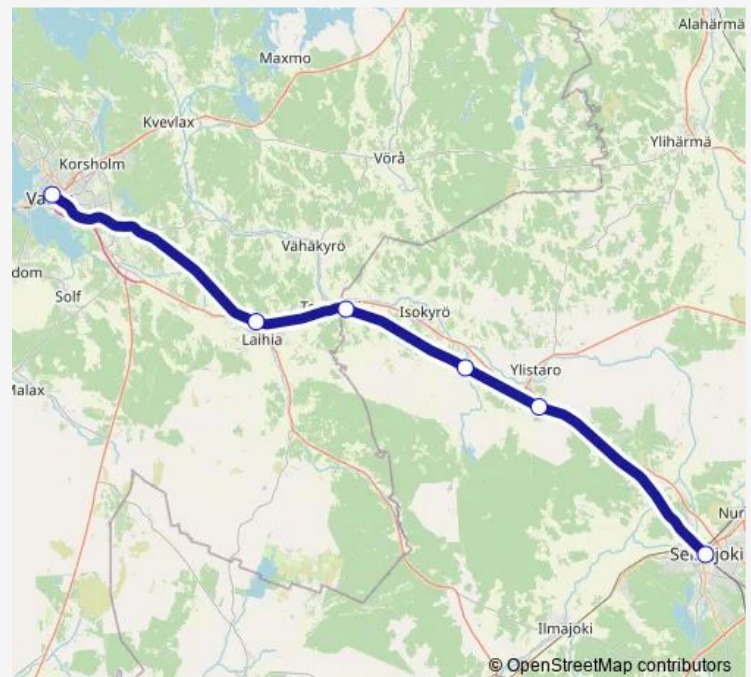

Long Distance Trains IC 446 Vaasa - Seinäjoki

[Go to website](#)

Direction

Vaasa — Seinäjoki

6 stops

[Open route schedule](#)

Vaasa

Laihia

Tervajoki

Isokyrö

Ylistaro

Seinäjoki

Route schedule

Vaasa — Seinäjoki

Monday —

Tuesday —

Wednesday —

Thursday 07:23

Friday 07:23

Saturday —

Sunday —

Route info

Direction: Vaasa

Stops: 6

Trip Duration: 0 hour 49 min

■ IC 446 — Vaasa - Seinäjoki