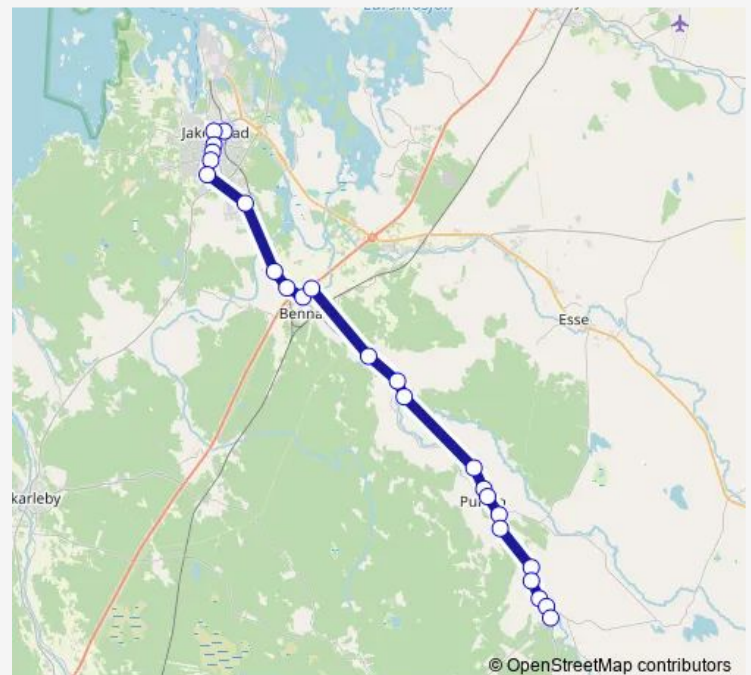

Thursday 14:40-16:00

Friday 14:40-16:00

Saturday —

Sunday —

Route info

Direction: 5

Stops: 24

Trip Duration: 0 hour 45 min

■ Pietarsaari - Lillby

Lillby E

Purmo skola E

Lassfolk E

Direction

5 — Lassfolk E

22 stops

[Open route schedule](#)

Monday 13:00

Tuesday 13:00

Wednesday 13:00

Thursday 13:00

Friday 13:00

Saturday —

Sunday —

Route info