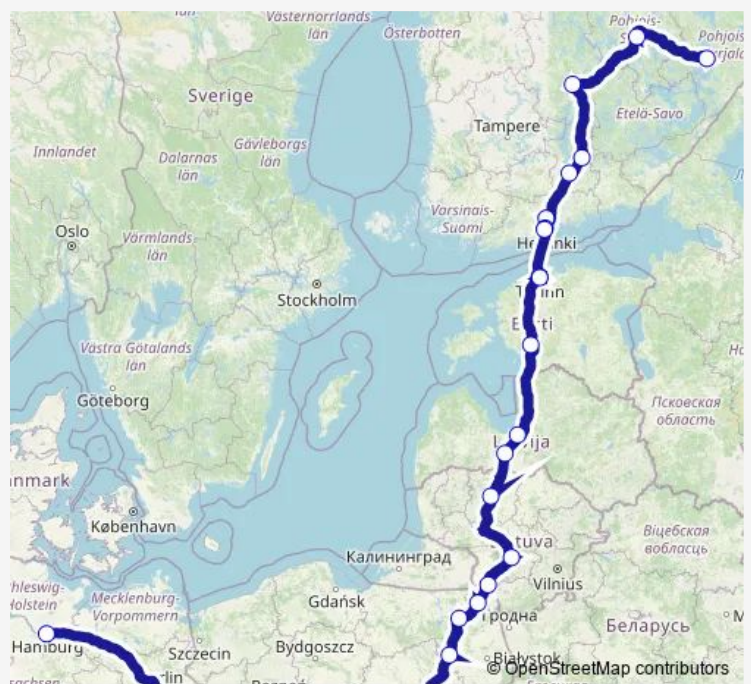

Route schedule

Joensuu, Bus station — Hamburg Hauptbahnhof/Zob

Monday	02:00
Tuesday	08:30
Wednesday	06:40-08:30
Thursday	08:30
Friday	02:00-08:30
Saturday	02:00-08:30
Sunday	08:30

Route info

Direction: Joensuu, Bus station

Stops: 23

Trip Duration: 39 hour 30 min

N1206 — Joensuu - Helsinki - Hamburg

Berlin ZOB [Fernbus]

Hamburg Hauptbahnhof/Zob

Direction

Hamburg Hauptbahnhof/Zob — Joensuu, Bus station

23 stops