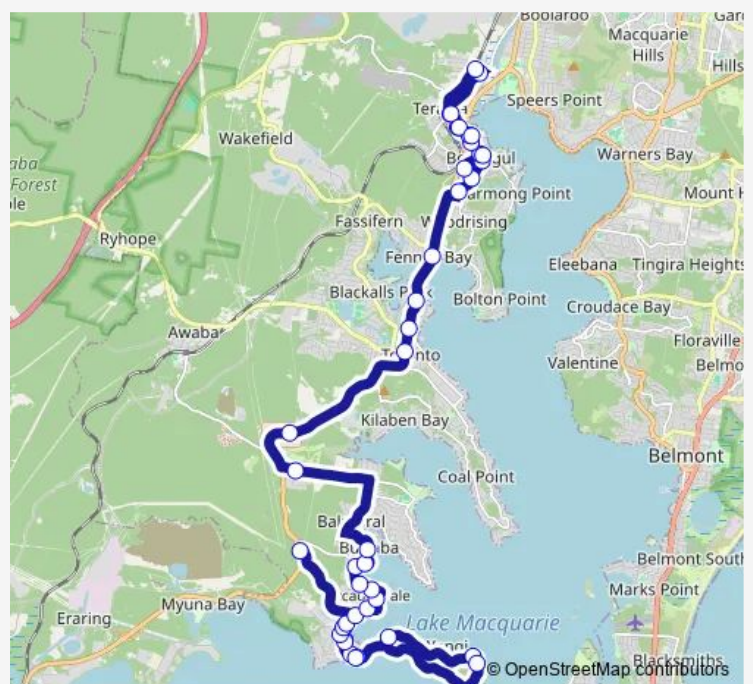

Wangi District Workers' Club, Dobell Dr

Dobell Dr Opp Carawa Dr

Dobell Dr At Manooka St

Wangi Wangi Public School, Dobell Dr

Wangi RSL Club, Watkins Rd

Watkins Rd Opp Reserve Rd

Wangi Point Holiday Park, Watkins Rd

Alexander Pde At Brooks St

Iford Av Before Barry St

Iford Av At Lisburn St

Iford Av After Clydebank Rd

Iford Av At Newark St

Iford Av At Canowie Cres

Route schedule

Donnelly Rd At Wangi Rd (Hail And Ride) — Five Islands School, Marmong St

Monday	07:28
Tuesday	07:28
Wednesday	07:28
Thursday	07:28
Friday	07:28
Saturday	—
Sunday	—

Route info

Direction: Donnelly Rd At Wangi Rd (Hail And Ride)

Stops: 42

Trip Duration: 1 hour 0 min

6446 — Wangi to St Pauls Hs

York St Opp Teralba Bowling Club

North St At William St

York St At Margaret St

York St Opp Anglican Care Booragul

First St At Fourth St

Five Islands School, Marmong St

6446 School Bus time schedules and route maps are available in an offline PDF at busmaps.com. Use the busmaps.com website to see live bus times, train schedule or subway schedule, and step-by-step directions for all public transit in Murrays Beach