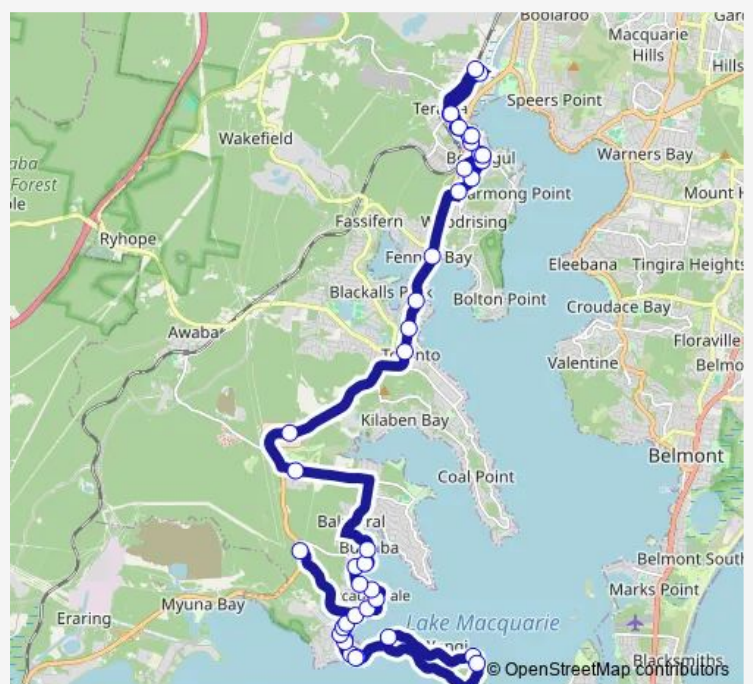

Wangi District Workers' Club, Dobell Dr

Dobell Dr Opp Carawa Dr

Dobell Dr At Manooka St

Wangi Wangi Public School, Dobell Dr

Wangi RSL Club, Watkins Rd

Watkins Rd Opp Reserve Rd

Wangi Point Holiday Park, Watkins Rd

Alexander Pde At Brooks St

Iford Av Before Barry St

Iford Av At Lisburn St

Iford Av After Clydebank Rd

Iford Av At Newark St

Iford Av At Canowie Cres

Route schedule

Donnelly Rd At Wangi Rd (Hail And Ride) — Five Islands School, Marmong St

Monday	07:28
Tuesday	07:28
Wednesday	07:28
Thursday	07:28
Friday	07:28
Saturday	—
Sunday	—

Route info

Direction: Donnelly Rd At Wangi Rd (Hail And Ride)

Stops: 42

Trip Duration: 1 hour 0 min

6446 — Wangi to St Pauls Hs

York St Opp Teralba Bowling Club

North St At William St

York St At Margaret St

York St Opp Anglican Care Booragul

First St At Fourth St

Five Islands School, Marmong St

6446 School Bus time schedules and route maps are available in an offline PDF at busmaps.com. Use the busmaps.com website to see live bus times, train schedule or subway schedule, and step-by-step directions for all public transit in Murrays Beach